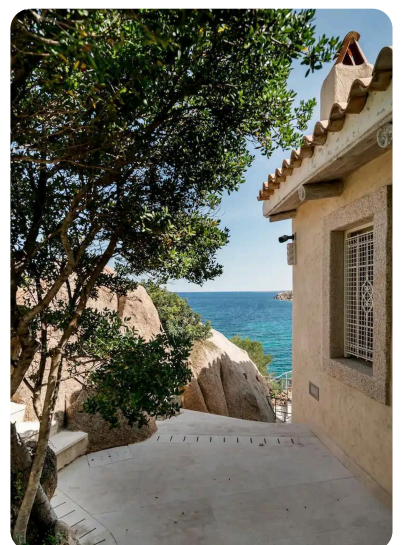

Villa Phi

Sardinia, Italy

Gallery

Gallery

Gallery

Gallery

Gallery

Gallery

Description

Villa PHI – Baja Sardinia | Costa Smeralda

Located in the heart of the renowned seaside village of Baja Sardinia, Villa PHI represents one of the most authentic and refined expressions of the Costa Smeralda lifestyle. A destination where the natural beauty of crystal-clear waters meets the vibrant energy of an iconic resort, famous for its beaches, international nightlife, and world-class venues such as Phi Beach and Ritual, as well as gourmet restaurants and exclusive boutiques, all within walking distance.

Surrounded by fragrant Mediterranean vegetation and set atop a dramatic oceanfront cliff, the villa offers a truly unique seaside experience. Just 20 meters from the entrance, the emerald-colored sea unfolds in all its beauty, providing an extraordinary setting that leaves a lasting impression from the very first moment.

Sardinia, Italy

Nearby Attractions:

Located in the beautiful Sardinia, Italy area, surrounded by stunning beaches and local attractions.