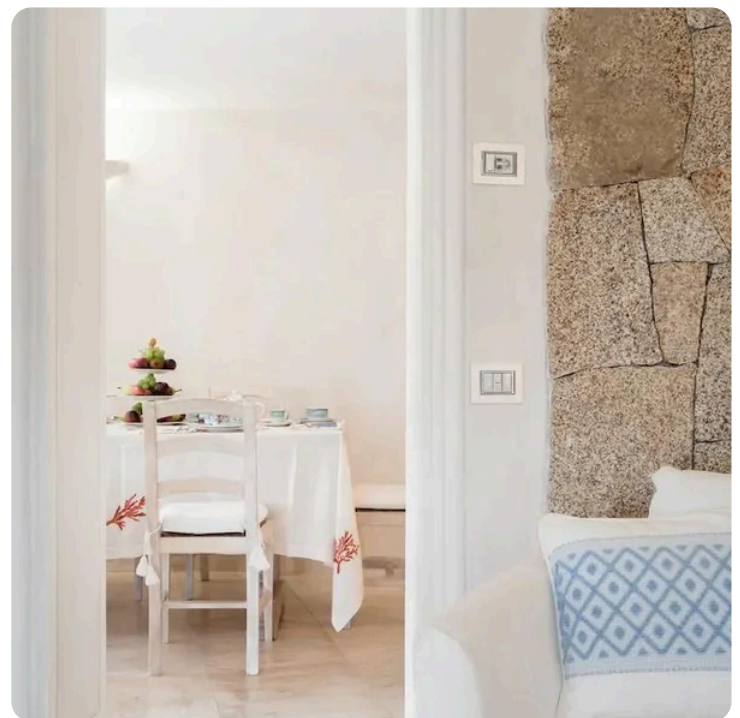

Bedrooms (5)

Double Bed
1 · 2 Guests

Double Bed
1 · 2 Guests

Double Bed
1 · 2 Guests

Double Bed
1 · 2 Guests

Single Beds
2 · 2 Guests