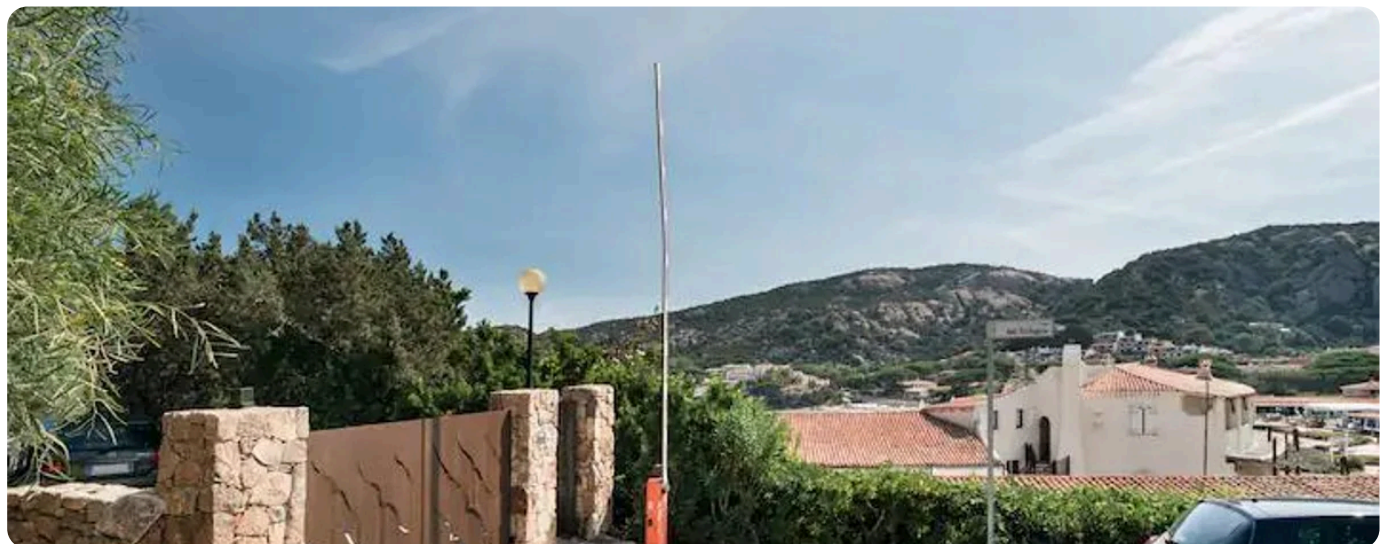

Villa Phi

Sardinia, Italy

Gallery

Gallery

Gallery

Gallery

Gallery

Gallery

Description

Villa PHI – Baja Sardinia | Costa Smeralda

Located in the heart of the renowned seaside village of Baja Sardinia, Villa PHI represents one of the most authentic and refined expressions of the Costa Smeralda lifestyle. A destination where the natural beauty of crystal-clear waters meets the vibrant energy of an iconic resort, famous for its beaches, international nightlife, and world-class venues such as Phi Beach and Ritual, as well as gourmet restaurants and exclusive boutiques, all within walking distance.

Surrounded by fragrant Mediterranean vegetation and set atop a dramatic oceanfront cliff, the villa offers a truly unique seaside experience. Just 20 meters from the entrance, the emerald-colored sea unfolds in all its beauty, providing an extraordinary setting that leaves a lasting impression from the very first moment.

Sardinia, Italy

Nearby Attractions:

Located in the beautiful Sardinia, Italy area, surrounded by stunning beaches and local attractions.