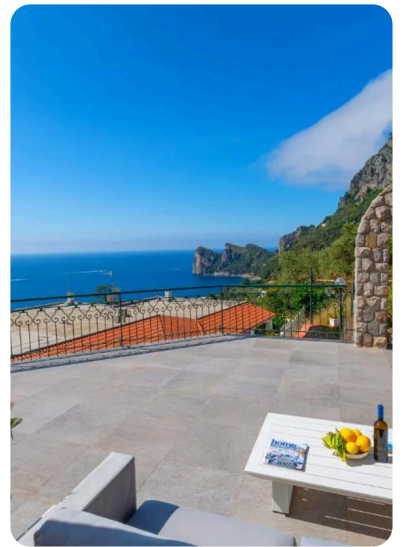

VILLA MARINA

The Amalfi Coast, Italy

Gallery

Gallery

Gallery

Gallery

Description

Villa Marina – Panoramic Elegance Overlooking the Li Galli Islands Villa Marina is a charming independent residence designed to offer comfort, privacy, and breathtaking sea views. Overlooking one of the most picturesque stretches of coastline, the property enjoys a privileged panorama facing the renowned Li Galli Islands, providing guests with an authentic Mediterranean experience. Accessible via a private ramp of 24 steps, the villa is arranged over multiple levels, ensuring well distributed spaces perfectly suited for families or groups of friends seeking a refined and secluded retreat. Ground Floor The ground floor welcomes guests into a bright and relaxing atmosphere. Here you will find an elegant living area with a dining space, tastefully furnished to create a warm and inviting setting for shared moments. The compact yet functional kitchen area is ideal for light preparations or supporting more elaborate meals. The main bedroom on this level off...