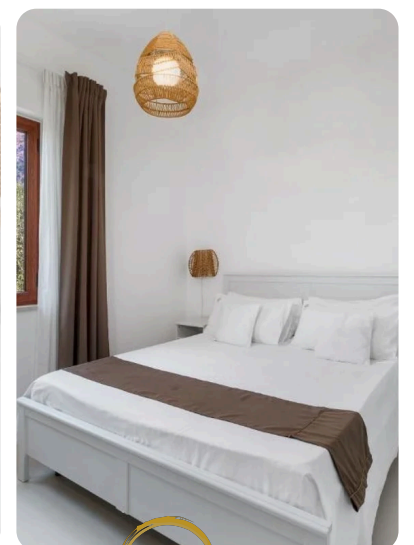

VILLA MARINA

The Amalfi Coast, Italy

Gallery

Gallery

Gallery

Gallery

Description

Villa Marina – Panoramic Elegance Overlooking the Li Galli Islands Villa Marina is a charming independent residence designed to offer comfort, privacy, and breathtaking sea views. Overlooking one of the most picturesque stretches of coastline, the property enjoys a privileged panorama facing the renowned Li Galli Islands, providing guests with an authentic Mediterranean experience. Accessible via a private ramp of 24 steps, the villa is arranged over multiple levels, ensuring well distributed spaces perfectly suited for families or groups of friends seeking a refined and secluded retreat. Ground Floor The ground floor welcomes guests into a bright and relaxing atmosphere. Here you will find an elegant living area with a dining space, tastefully furnished to create a warm and inviting setting for shared moments. The compact yet functional kitchen area is ideal for light preparations or supporting more elaborate meals. The main bedroom on this level off...

Double Bed
1 · 2 Guests

Amenities

VILLA MARINA

Most popular facilities

 Ocean View

VILLA MARINA Location

Location:

The Amalfi Coast, Italy