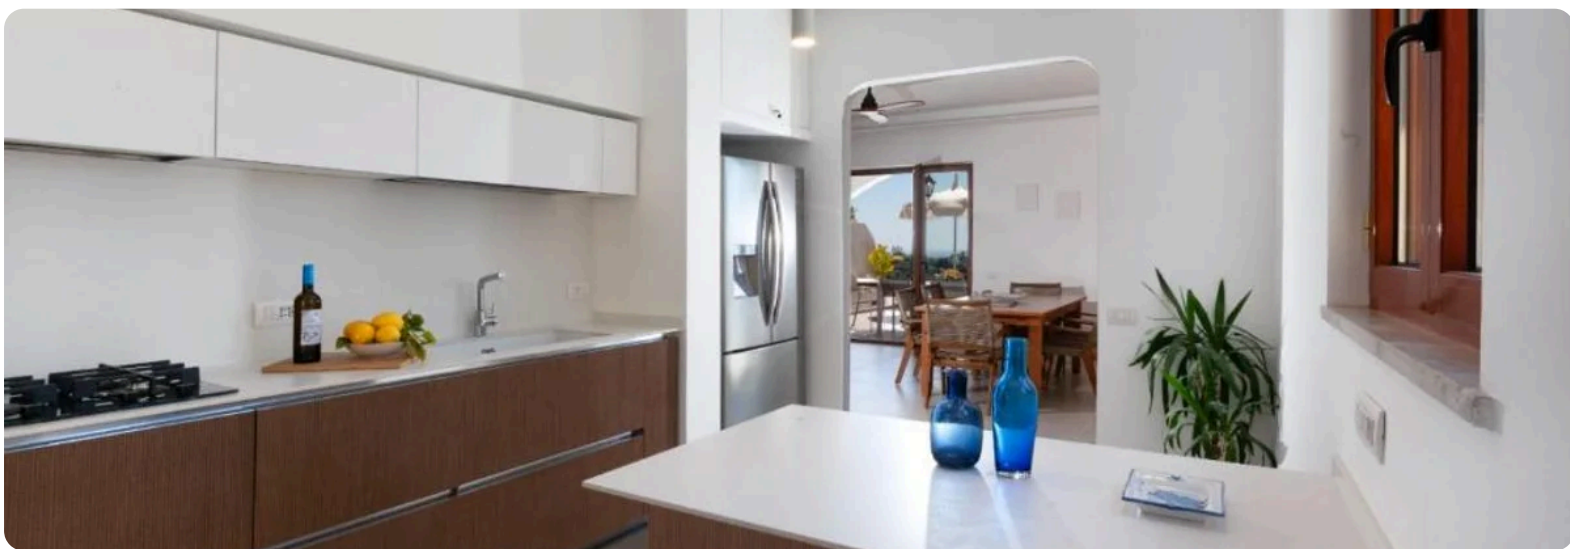

VILLA MARINA

The Amalfi Coast, Italy

Gallery

Gallery

Gallery

Gallery

Description

Villa Marina – Panoramic Elegance Overlooking the Li Galli Islands Villa Marina is a charming independent residence designed to offer comfort, privacy, and breathtaking sea views. Overlooking one of the most picturesque stretches of coastline, the property enjoys a privileged panorama facing the renowned Li Galli Islands, providing guests with an authentic Mediterranean experience. Accessible via a private ramp of 24 steps, the villa is arranged over multiple levels, ensuring well distributed spaces perfectly suited for families or groups of friends seeking a refined and secluded retreat. Ground Floor The ground floor welcomes guests into a bright and relaxing atmosphere. Here you will find an elegant living area with a dining space, tastefully furnished to create a warm and inviting setting for shared moments. The compact yet functional kitchen area is ideal for light preparations or supporting more elaborate meals. The main bedroom on this level off...

Double Bed
1 · 2 Guests

Amenities

VILLA MARINA

Most popular facilities

 Ocean View

VILLA MARINA Location

Location:

The Amalfi Coast, Italy