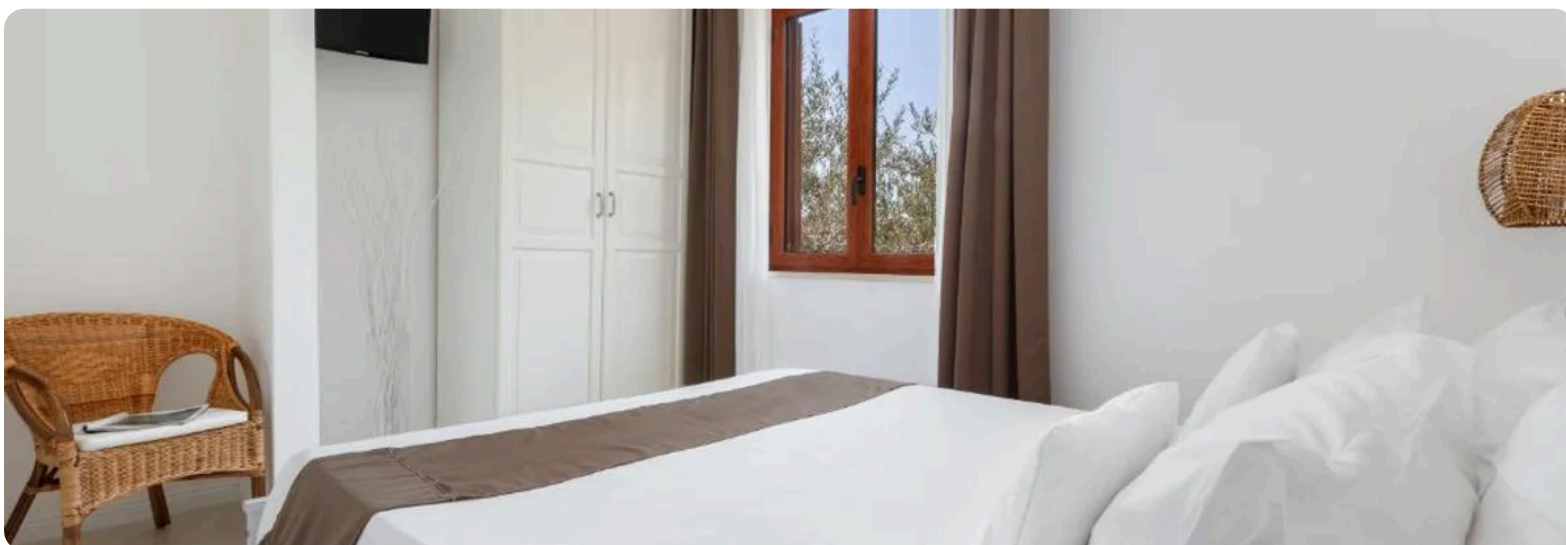

VILLA MARINA

The Amalfi Coast, Italy

Gallery

Gallery

Gallery

Gallery

Description

Villa Marina – Panoramic Elegance Overlooking the Li Galli Islands Villa Marina is a charming independent residence designed to offer comfort, privacy, and breathtaking sea views. Overlooking one of the most picturesque stretches of coastline, the property enjoys a privileged panorama facing the renowned Li Galli Islands, providing guests with an authentic Mediterranean experience. Accessible via a private ramp of 24 steps, the villa is arranged over multiple levels, ensuring well distributed spaces perfectly suited for families or groups of friends seeking a refined and secluded retreat. Ground Floor The ground floor welcomes guests into a bright and relaxing atmosphere. Here you will find an elegant living area with a dining space, tastefully furnished to create a warm and inviting setting for shared moments. The compact yet functional kitchen area is ideal for light preparations or supporting more elaborate meals. The main bedroom on this level off...

Guests
10

Bathrooms
4

Bedrooms
5

Bedrooms (5)

Double Bed
1 · 2 Guests

Double Bed
1 · 2 Guests

Double Bed
1 · 2 Guests

Double Bed
1 · 2 Guests

Double Bed
1 · 2 Guests

Amenities

VILLA MARINA

Most popular facilities

 Ocean View

VILLA MARINA Location

Location:

The Amalfi Coast, Italy