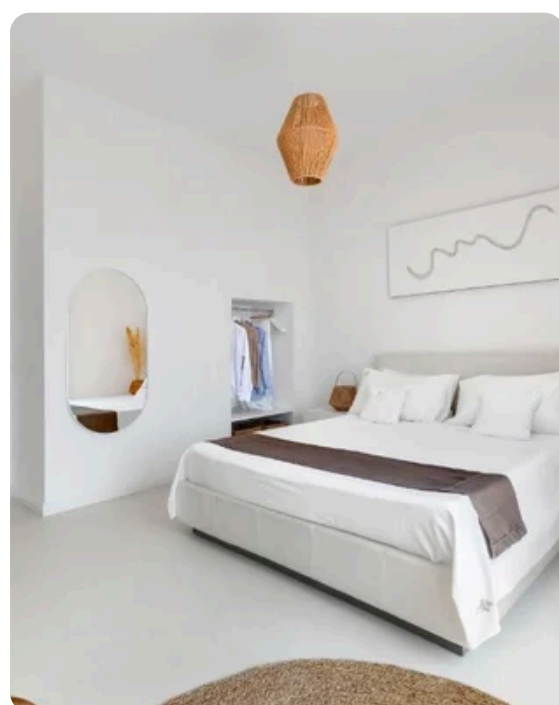

Description

Villa Marina – Panoramic Elegance Overlooking the Li Galli Islands Villa Marina is a charming independent residence designed to offer comfort, privacy, and breathtaking sea views. Overlooking one of the most picturesque stretches of coastline, the property enjoys a privileged panorama facing the renowned Li Galli Islands, providing guests with an authentic Mediterranean experience. Accessible via a private ramp of 24 steps, the villa is arranged over multiple levels, ensuring well distributed spaces perfectly suited for families or groups of friends seeking a refined and secluded retreat. Ground Floor The ground floor welcomes guests into a bright and relaxing atmosphere. Here you will find an elegant living area with a dining space, tastefully furnished to create a warm and inviting setting for shared moments. The compact yet functional kitchen area is ideal for light preparations or supporting more elaborate meals. The main bedroom on this level off...

Guests
10

Bathrooms
4

Bedrooms
5