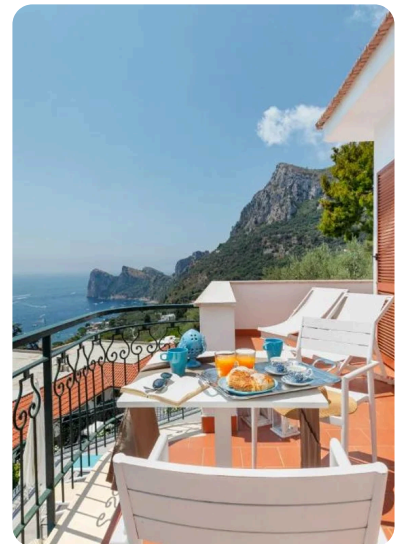

VILLA MARINA

The Amalfi Coast, Italy

Gallery

Gallery

Gallery

Gallery

Description

Villa Marina – Panoramic Elegance Overlooking the Li Galli Islands Villa Marina is a charming independent residence designed to offer comfort, privacy, and breathtaking sea views. Overlooking one of the most picturesque stretches of coastline, the property enjoys a privileged panorama facing the renowned Li Galli Islands, providing guests with an authentic Mediterranean experience. Accessible via a private ramp of 24 steps, the villa is arranged over multiple levels, ensuring well distributed spaces perfectly suited for families or groups of friends seeking a refined and secluded retreat. Ground Floor The ground floor welcomes guests into a bright and relaxing atmosphere. Here you will find an elegant living area with a dining space, tastefully furnished to create a warm and inviting setting for shared moments. The compact yet functional kitchen area is ideal for light preparations or supporting more elaborate meals. The main bedroom on this level off...