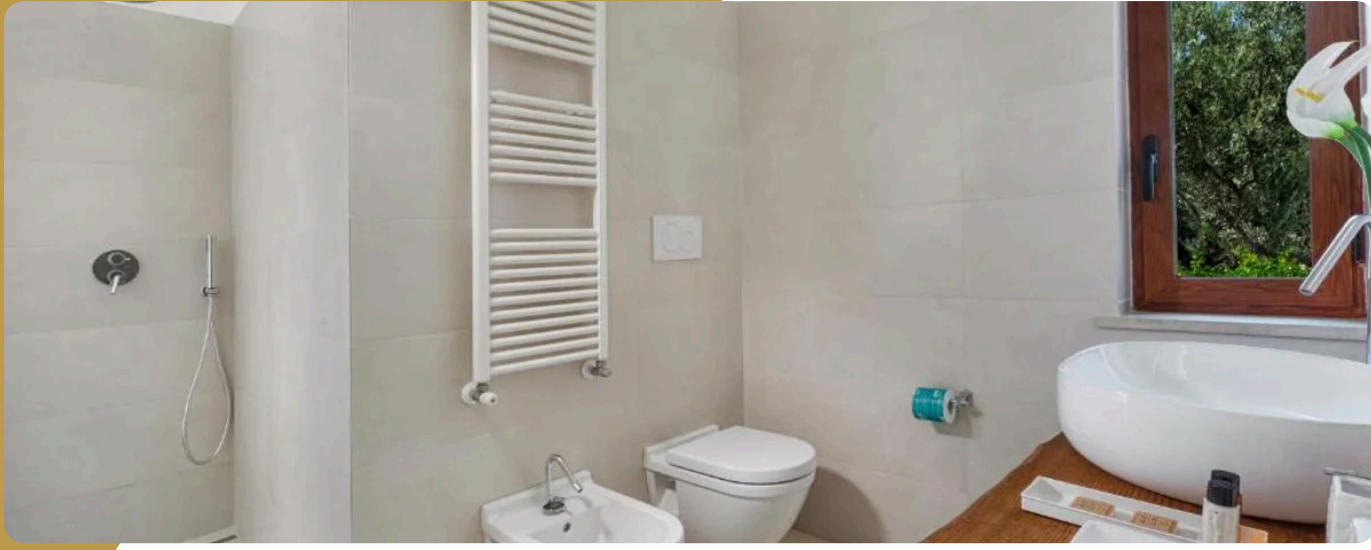

VILLA MARINA

The Amalfi Coast, Italy

Gallery

Gallery

Gallery

Gallery

Description

Villa Marina – Panoramic Elegance Overlooking the Li Galli Islands Villa Marina is a charming independent residence designed to offer comfort, privacy, and breathtaking sea views. Overlooking one of the most picturesque stretches of coastline, the property enjoys a privileged panorama facing the renowned Li Galli Islands, providing guests with an authentic Mediterranean experience. Accessible via a private ramp of 24 steps, the villa is arranged over multiple levels, ensuring well distributed spaces perfectly suited for families or groups of friends seeking a refined and secluded retreat. Ground Floor The ground floor welcomes guests into a bright and relaxing atmosphere. Here you will find an elegant living area with a dining space, tastefully furnished to create a warm and inviting setting for shared moments. The compact yet functional kitchen area is ideal for light preparations or supporting more elaborate meals. The main bedroom on this level off...

Guests
10

Bathrooms
4

Bedrooms
5

Bedrooms (5)

Double Bed
1 · 2 Guests

Double Bed
1 · 2 Guests

Double Bed
1 · 2 Guests

Double Bed
1 · 2 Guests

Double Bed
1 · 2 Guests

Amenities

VILLA MARINA

Most popular facilities

 Ocean View

VILLA MARINA Location

Location:

The Amalfi Coast, Italy