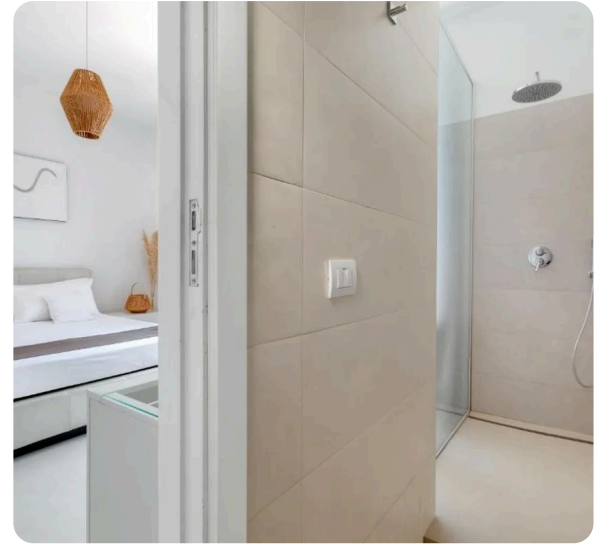

VILLA MARINA

The Amalfi Coast, Italy

Gallery

Gallery

Gallery

Gallery

Description

Villa Marina – Panoramic Elegance Overlooking the Li Galli Islands Villa Marina is a charming independent residence designed to offer comfort, privacy, and breathtaking sea views. Overlooking one of the most picturesque stretches of coastline, the property enjoys a privileged panorama facing the renowned Li Galli Islands, providing guests with an authentic Mediterranean experience. Accessible via a private ramp of 24 steps, the villa is arranged over multiple levels, ensuring well distributed spaces perfectly suited for families or groups of friends seeking a refined and secluded retreat. Ground Floor The ground floor welcomes guests into a bright and relaxing atmosphere. Here you will find an elegant living area with a dining space, tastefully furnished to create a warm and inviting setting for shared moments. The compact yet functional kitchen area is ideal for light preparations or supporting more elaborate meals. The main bedroom on this level off...