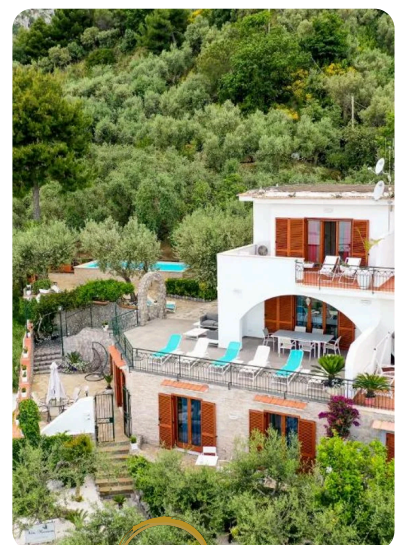

VILLA MARINA

The Amalfi Coast, Italy

Gallery

Gallery

Gallery

Gallery

Description

Villa Marina – Panoramic Elegance Overlooking the Li Galli Islands Villa Marina is a charming independent residence designed to offer comfort, privacy, and breathtaking sea views. Overlooking one of the most picturesque stretches of coastline, the property enjoys a privileged panorama facing the renowned Li Galli Islands, providing guests with an authentic Mediterranean experience. Accessible via a private ramp of 24 steps, the villa is arranged over multiple levels, ensuring well distributed spaces perfectly suited for families or groups of friends seeking a refined and secluded retreat. Ground Floor The ground floor welcomes guests into a bright and relaxing atmosphere. Here you will find an elegant living area with a dining space, tastefully furnished to create a warm and inviting setting for shared moments. The compact yet functional kitchen area is ideal for light preparations or supporting more elaborate meals. The main bedroom on this level off...

Double Bed
1 · 2 Guests

Amenities

VILLA MARINA

Most popular facilities

 Ocean View

VILLA MARINA Location

Location:

The Amalfi Coast, Italy