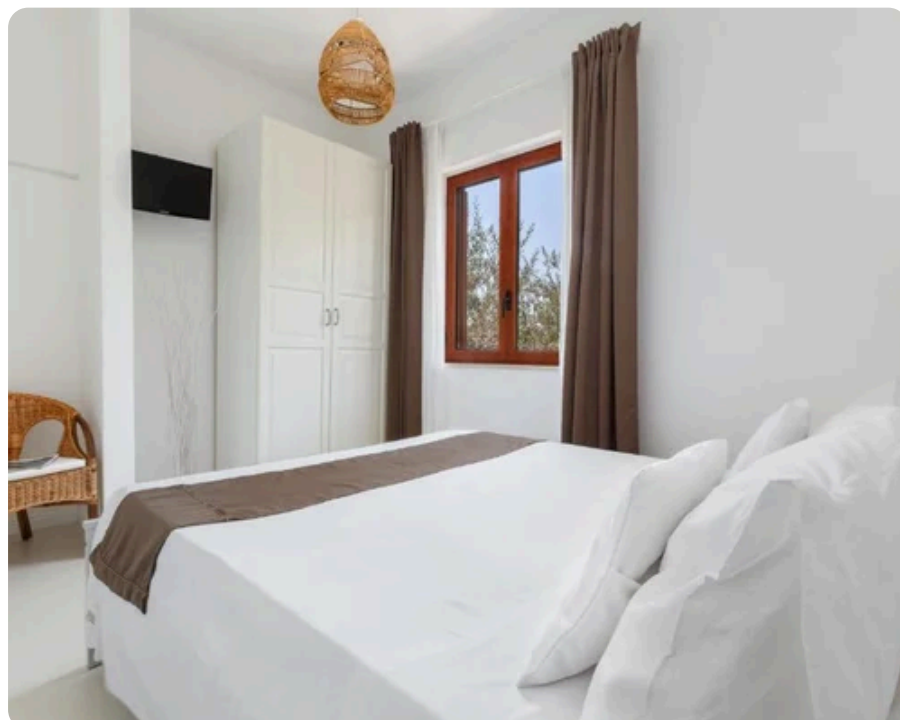

Bedrooms (5)

Double Bed
1 · 2 Guests

Double Bed
1 · 2 Guests

Double Bed
1 · 2 Guests

Double Bed
1 · 2 Guests

Double Bed
1 · 2 Guests