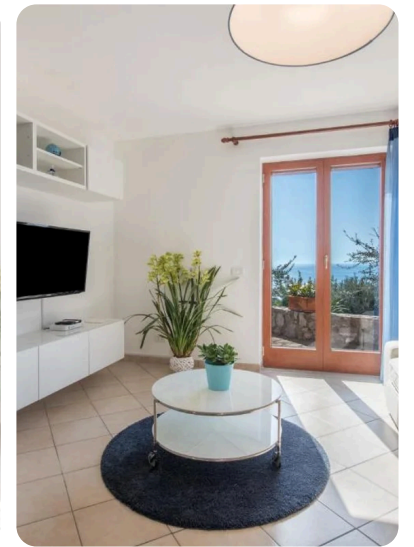

VILLA MARINA

The Amalfi Coast, Italy

Gallery

Gallery

Gallery

Gallery

Description

Villa Marina – Panoramic Elegance Overlooking the Li Galli Islands Villa Marina is a charming independent residence designed to offer comfort, privacy, and breathtaking sea views. Overlooking one of the most picturesque stretches of coastline, the property enjoys a privileged panorama facing the renowned Li Galli Islands, providing guests with an authentic Mediterranean experience. Accessible via a private ramp of 24 steps, the villa is arranged over multiple levels, ensuring well distributed spaces perfectly suited for families or groups of friends seeking a refined and secluded retreat. Ground Floor The ground floor welcomes guests into a bright and relaxing atmosphere. Here you will find an elegant living area with a dining space, tastefully furnished to create a warm and inviting setting for shared moments. The compact yet functional kitchen area is ideal for light preparations or supporting more elaborate meals. The main bedroom on this level off...

Double Bed
1 · 2 Guests

Amenities

VILLA MARINA

Most popular facilities

 Ocean View

VILLA MARINA Location

Location:

The Amalfi Coast, Italy