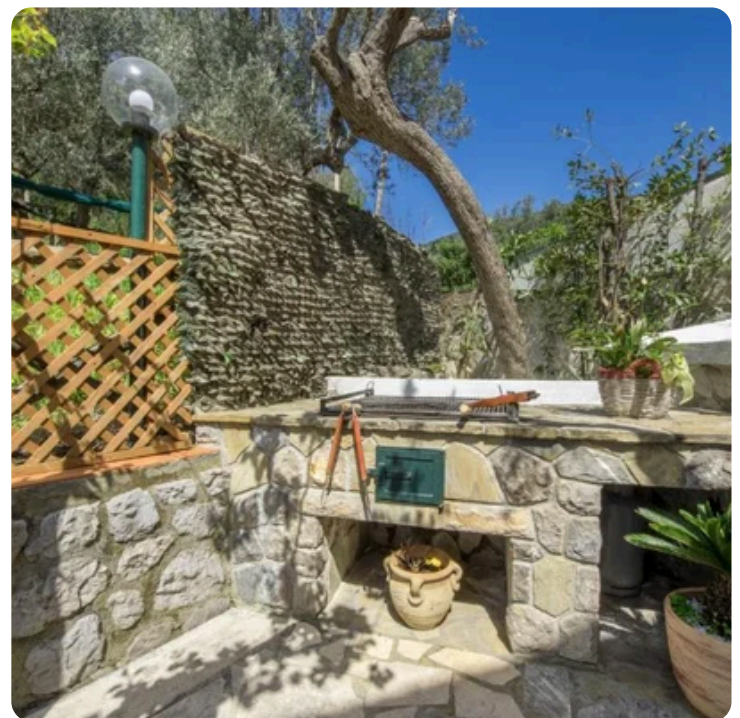

VILLA MARINA

The Amalfi Coast, Italy

Gallery

Gallery

Gallery

Gallery

Description

Villa Marina – Panoramic Elegance Overlooking the Li Galli Islands Villa Marina is a charming independent residence designed to offer comfort, privacy, and breathtaking sea views. Overlooking one of the most picturesque stretches of coastline, the property enjoys a privileged panorama facing the renowned Li Galli Islands, providing guests with an authentic Mediterranean experience. Accessible via a private ramp of 24 steps, the villa is arranged over multiple levels, ensuring well distributed spaces perfectly suited for families or groups of friends seeking a refined and secluded retreat. Ground Floor The ground floor welcomes guests into a bright and relaxing atmosphere. Here you will find an elegant living area with a dining space, tastefully furnished to create a warm and inviting setting for shared moments. The compact yet functional kitchen area is ideal for light preparations or supporting more elaborate meals. The main bedroom on this level off...

Double Bed
1 · 2 Guests

Amenities

VILLA MARINA

Most popular facilities

 Ocean View

VILLA MARINA Location

Location:

The Amalfi Coast, Italy