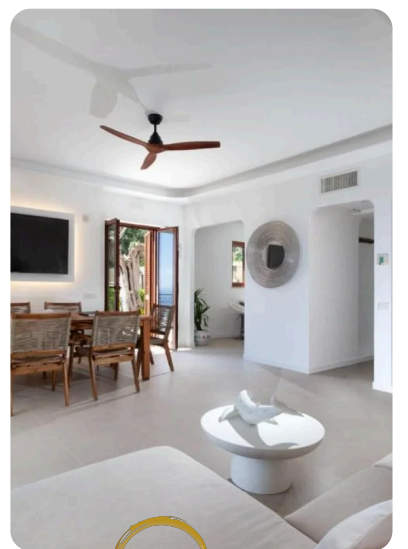

VILLA MARINA

The Amalfi Coast, Italy

Gallery

Gallery

Gallery

Gallery

Description

Villa Marina – Panoramic Elegance Overlooking the Li Galli Islands Villa Marina is a charming independent residence designed to offer comfort, privacy, and breathtaking sea views. Overlooking one of the most picturesque stretches of coastline, the property enjoys a privileged panorama facing the renowned Li Galli Islands, providing guests with an authentic Mediterranean experience. Accessible via a private ramp of 24 steps, the villa is arranged over multiple levels, ensuring well distributed spaces perfectly suited for families or groups of friends seeking a refined and secluded retreat. Ground Floor The ground floor welcomes guests into a bright and relaxing atmosphere. Here you will find an elegant living area with a dining space, tastefully furnished to create a warm and inviting setting for shared moments. The compact yet functional kitchen area is ideal for light preparations or supporting more elaborate meals. The main bedroom on this level off...