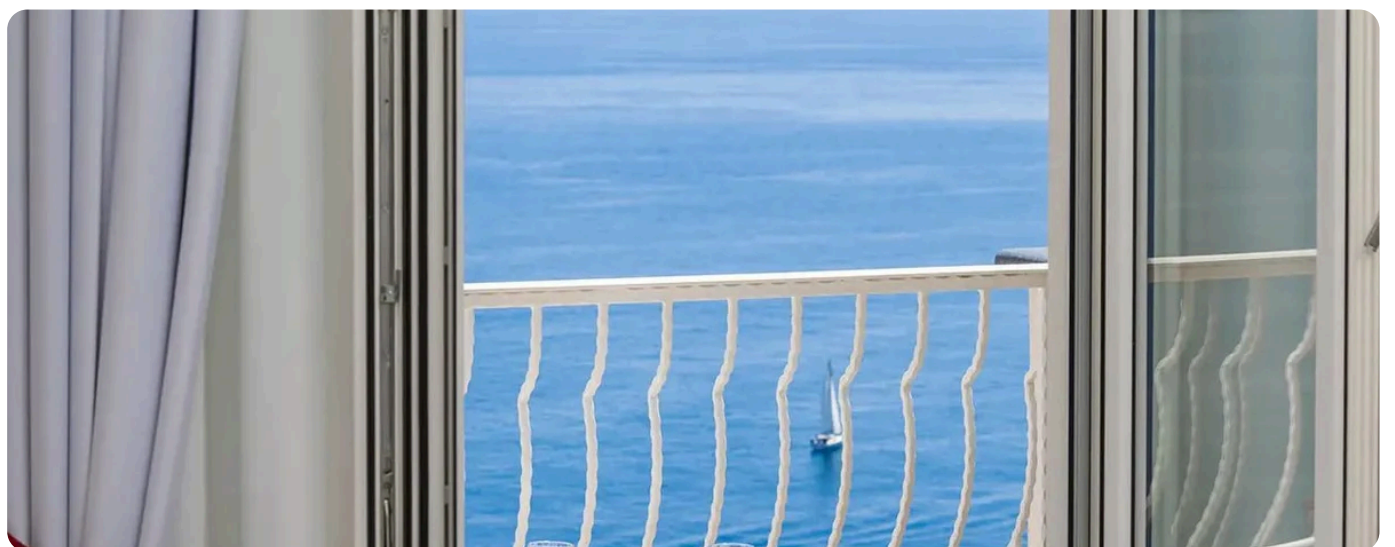

Villa Francesca

Praiano, The Amalfi Coast

Gallery

Gallery

Gallery

Gallery

Description

Wake up to the Mediterranean stretched before you. From your private terrace in Praiano, the Amalfi Coast reveals itself in layers of blue.

This 230-square-meter villa sits between sky and sea. Five bedrooms, each with its own bathroom and personality. The scarlet room opens to morning coffee with a view. The mustard suite features a bathtub facing the horizon. The aqua bedroom spills into gardens where lemons grow.

Two pools await. The outdoor pool catches sunlight among terraces carved into the hillside. When winter arrives, slip into the heated indoor pool. Your private sauna glows with ambient lighting year-round.