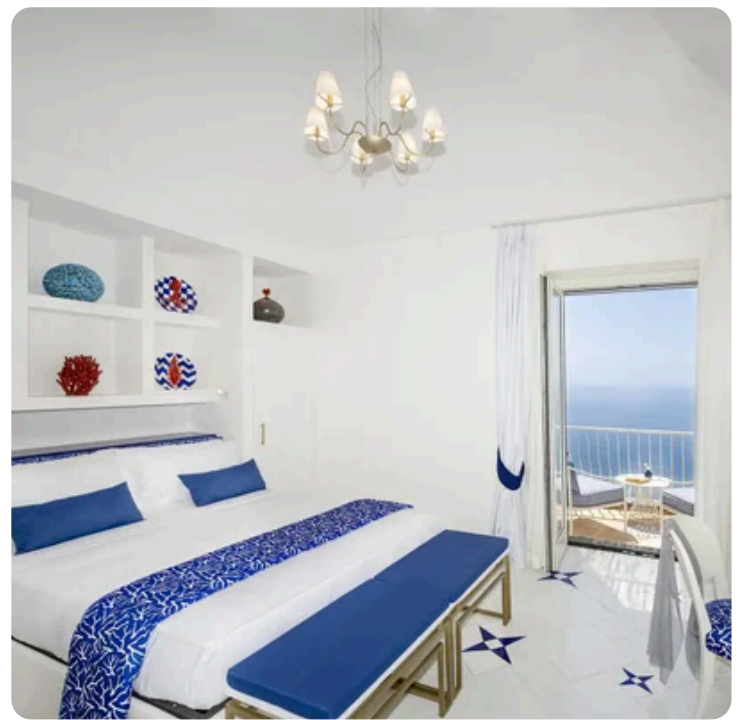

Bedrooms (5)

Double Bed
1 · 2 Guests

Double Bed
1 · 2 Guests

Double Bed
1 · 2 Guests

Double Bed
1 · 2 Guests

Double Bed
1 · 2 Guests