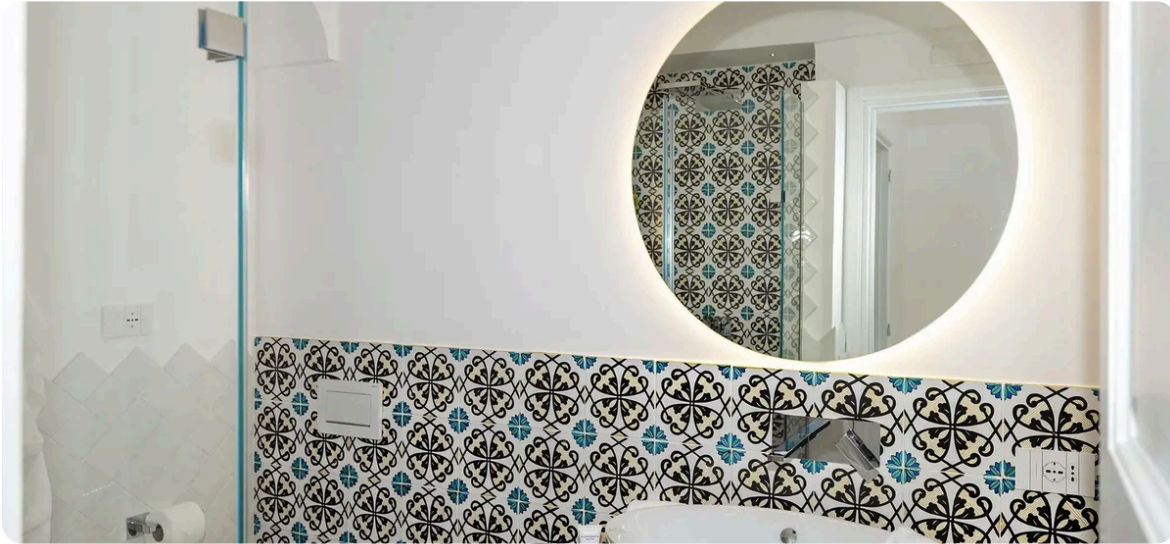

Villa Francesca

Praiano, The Amalfi Coast

Gallery

Gallery

Gallery

Gallery

Description

Wake up to the Mediterranean stretched before you. From your private terrace in Praiano, the Amalfi Coast reveals itself in layers of blue.

This 230-square-meter villa sits between sky and sea. Five bedrooms, each with its own bathroom and personality. The scarlet room opens to morning coffee with a view. The mustard suite features a bathtub facing the horizon. The aqua bedroom spills into gardens where lemons grow.