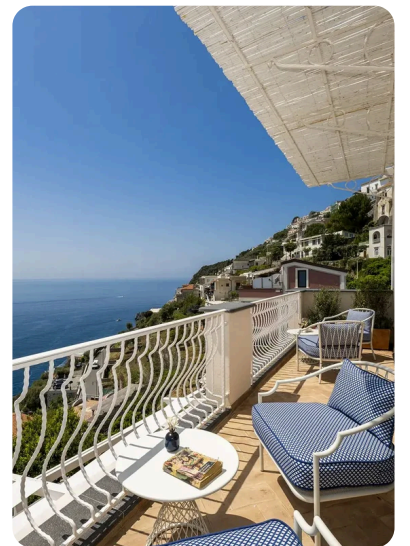

Villa Francesca

Praiano, The Amalfi Coast

Gallery

Gallery

Gallery

Gallery

Description

Wake up to the Mediterranean stretched before you. From your private terrace in Praiano, the Amalfi Coast reveals itself in layers of blue.

This 230-square-meter villa sits between sky and sea. Five bedrooms, each with its own bathroom and personality. The scarlet room opens to morning coffee with a view. The mustard suite features a bathtub facing the horizon. The aqua bedroom spills into gardens where lemons grow.

Two pools await. The outdoor pool catches sunlight among terraces carved into the hillside. When winter arrives, slip into the heated indoor pool. Your private sauna glows with ambient lighting year-round.