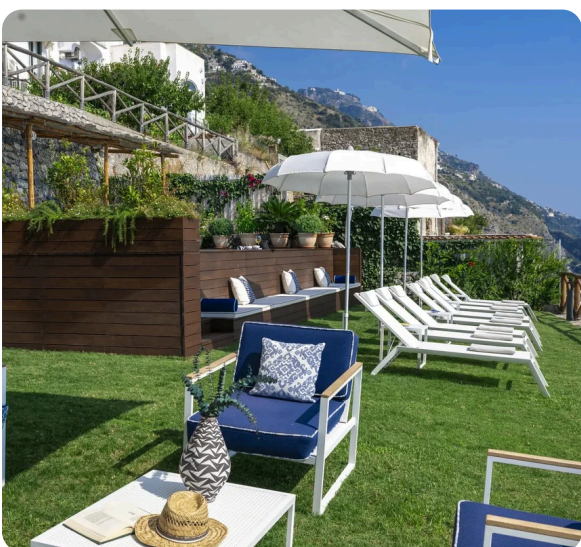

Villa Francesca

Praiano, The Amalfi Coast

Gallery

Gallery

Gallery

Gallery

Description

Wake up to the Mediterranean stretched before you. From your private terrace in Praiano, the Amalfi Coast reveals itself in layers of blue.

This 230-square-meter villa sits between sky and sea. Five bedrooms, each with its own bathroom and personality. The scarlet room opens to morning coffee with a view. The mustard suite features a bathtub facing the horizon. The aqua bedroom spills into gardens where lemons grow.

Two pools await. The outdoor pool catches sunlight among terraces carved into the hillside. When winter arrives, slip into the heated indoor pool. Your private sauna glows with ambient lighting year-round.