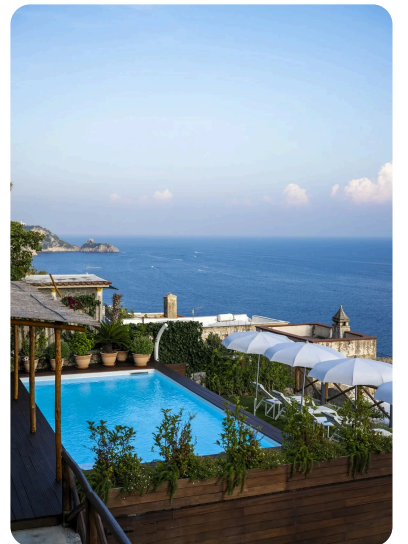

Villa Francesca

Praiano, The Amalfi Coast

Gallery

Gallery

Gallery

Gallery

Description

Wake up to the Mediterranean stretched before you. From your private terrace in Praiano, the Amalfi Coast reveals itself in layers of blue.

This 230-square-meter villa sits between sky and sea. Five bedrooms, each with its own bathroom and personality. The scarlet room opens to morning coffee with a view. The mustard suite features a bathtub facing the horizon. The aqua bedroom spills into gardens where lemons grow.

Two pools await. The outdoor pool catches sunlight among terraces carved into the hillside. When winter arrives, slip into the heated indoor pool. Your private sauna glows with ambient lighting year-round.