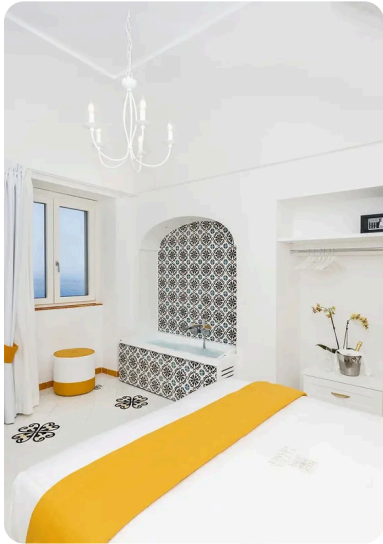

Villa Francesca

Praiano, The Amalfi Coast

Gallery

Gallery

Gallery

Gallery

Description

Wake up to the Mediterranean stretched before you. From your private terrace in Praiano, the Amalfi Coast reveals itself in layers of blue.

This 230-square-meter villa sits between sky and sea. Five bedrooms, each with its own bathroom and personality. The scarlet room opens to morning coffee with a view. The mustard suite features a bathtub facing the horizon. The aqua bedroom spills into gardens where lemons grow.