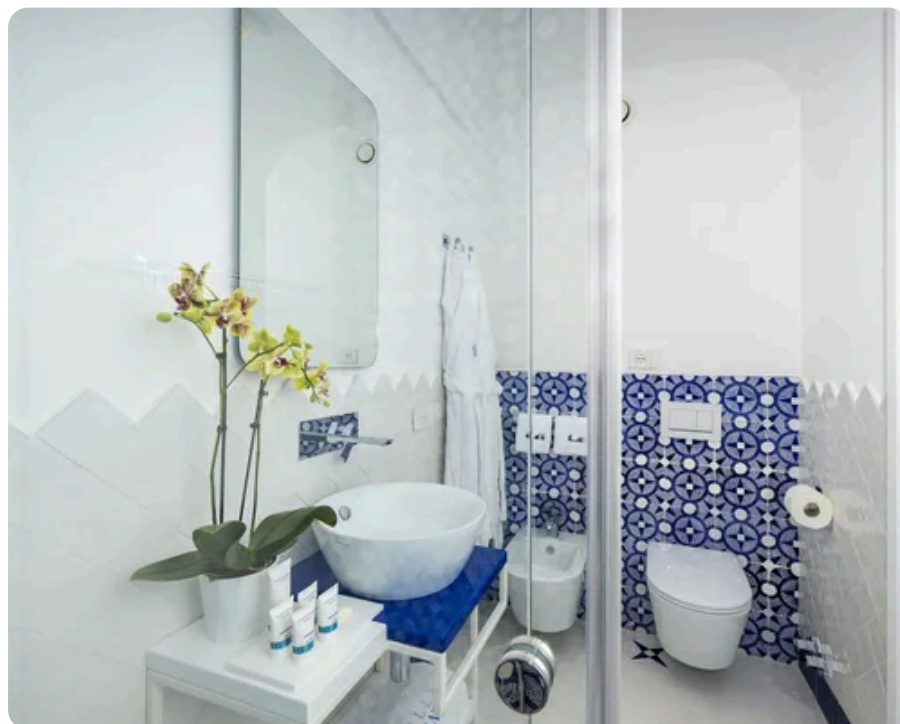

This 230-square-meter villa sits between sky and sea. Five bedrooms, each with its own bathroom and personality. The scarlet room opens to morning coffee with a view. The mustard suite features a bathtub facing the horizon. The aqua bedroom spills into gardens where lemons grow.

Double Bed
1 · 2 Guests

Double Bed
1 · 2 Guests

Double Bed
1 · 2 Guests

Amenities

Villa Francesca

Most popular facilities

 Ocean View  24/7 Concierge Services  Pool  Sauna  Gym

 Wi-Fi