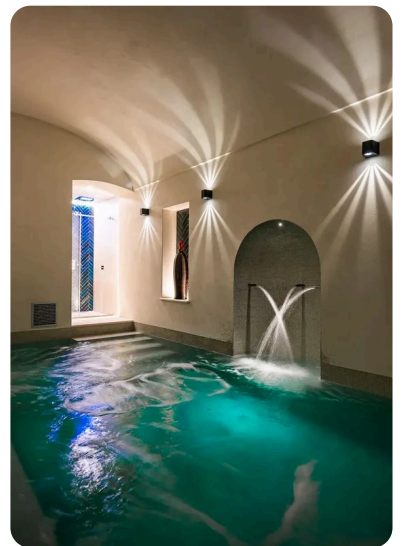

Villa Francesca

Praiano, The Amalfi Coast

Gallery

Gallery

Gallery

Gallery

Description

Wake up to the Mediterranean stretched before you. From your private terrace in Praiano, the Amalfi Coast reveals itself in layers of blue.

This 230-square-meter villa sits between sky and sea. Five bedrooms, each with its own bathroom and personality. The scarlet room opens to morning coffee with a view. The mustard suite features a bathtub facing the horizon. The aqua bedroom spills into gardens where lemons grow.

Two pools await. The outdoor pool catches sunlight among terraces carved into the hillside. When winter arrives, slip into the heated indoor pool. Your private sauna glows with ambient lighting year-round.

Double Bed
1 · 2 Guests

Double Bed
1 · 2 Guests

Double Bed
1 · 2 Guests

Amenities

Villa Francesca

Most popular facilities

 Ocean View  24/7 Concierge Services  Pool  Sauna  Gym

 Wi-Fi