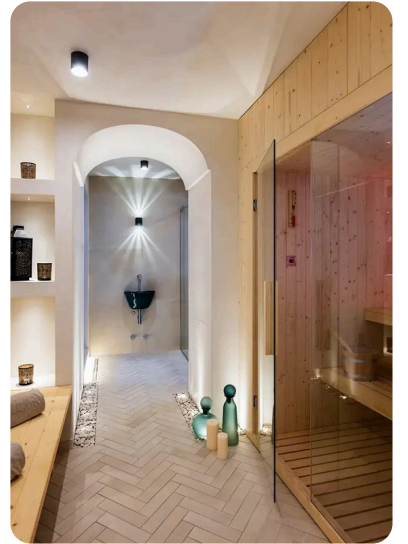

Villa Francesca

Praiano, The Amalfi Coast

Gallery

Gallery

Gallery

Gallery

Description

Wake up to the Mediterranean stretched before you. From your private terrace in Praiano, the Amalfi Coast reveals itself in layers of blue.

This 230-square-meter villa sits between sky and sea. Five bedrooms, each with its own bathroom and personality. The scarlet room opens to morning coffee with a view. The mustard suite features a bathtub facing the horizon. The aqua bedroom spills into gardens where lemons grow.

Two pools await. The outdoor pool catches sunlight among terraces carved into the hillside. When winter arrives, slip into the heated indoor pool. Your private sauna glows with ambient lighting year-round.