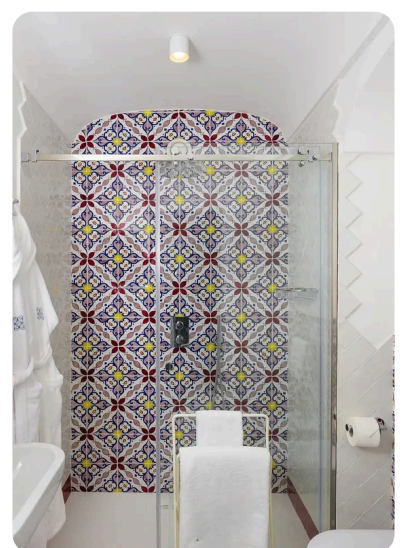

Villa Francesca

Praiano, The Amalfi Coast

Gallery

Gallery

Gallery

Gallery

Description

Wake up to the Mediterranean stretched before you. From your private terrace in Praiano, the Amalfi Coast reveals itself in layers of blue.

This 230-square-meter villa sits between sky and sea. Five bedrooms, each with its own bathroom and personality. The scarlet room opens to morning coffee with a view. The mustard suite features a bathtub facing the horizon. The aqua bedroom spills into gardens where lemons grow.

Two pools await. The outdoor pool catches sunlight among terraces carved into the hillside. When winter arrives, slip into the heated indoor pool. Your private sauna glows with ambient lighting year-round.