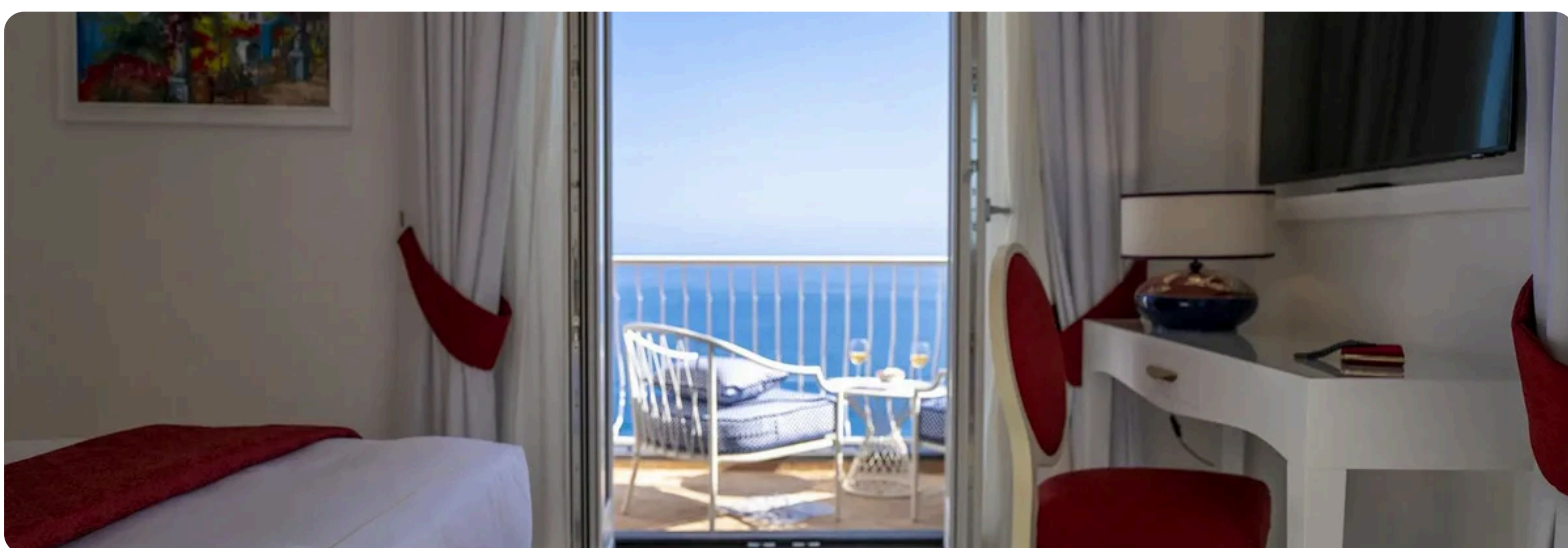

Villa Francesca

Praiano, The Amalfi Coast

Gallery

Gallery

Gallery

Gallery

Description

Wake up to the Mediterranean stretched before you. From your private terrace in Praiano, the Amalfi Coast reveals itself in layers of blue.

This 230-square-meter villa sits between sky and sea. Five bedrooms, each with its own bathroom and personality. The scarlet room opens to morning coffee with a view. The mustard suite features a bathtub facing the horizon. The aqua bedroom spills into gardens where lemons grow.