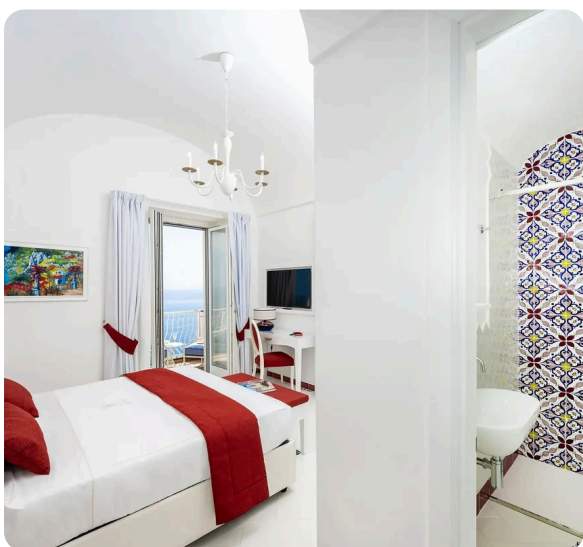

Villa Francesca

Praiano, The Amalfi Coast

Gallery

Gallery

Gallery

Gallery

Description

Wake up to the Mediterranean stretched before you. From your private terrace in Praiano, the Amalfi Coast reveals itself in layers of blue.

This 230-square-meter villa sits between sky and sea. Five bedrooms, each with its own bathroom and personality. The scarlet room opens to morning coffee with a view. The mustard suite features a bathtub facing the horizon. The aqua bedroom spills into gardens where lemons grow.