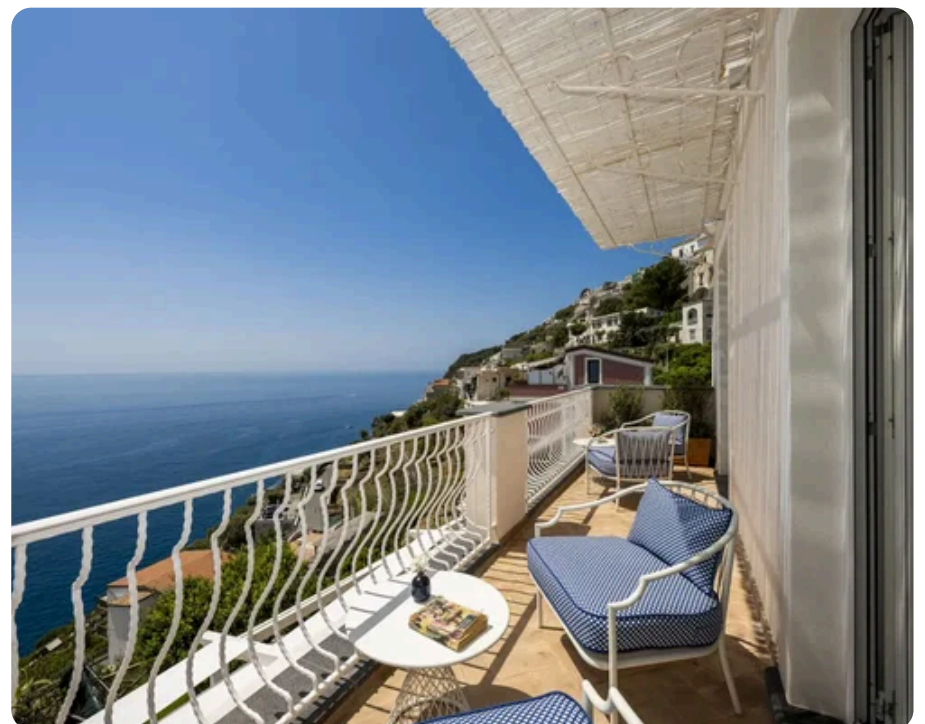

Bedrooms (5)

Double Bed
1 · 2 Guests

Double Bed
1 · 2 Guests

Double Bed
1 · 2 Guests

Double Bed
1 · 2 Guests

Double Bed
1 · 2 Guests