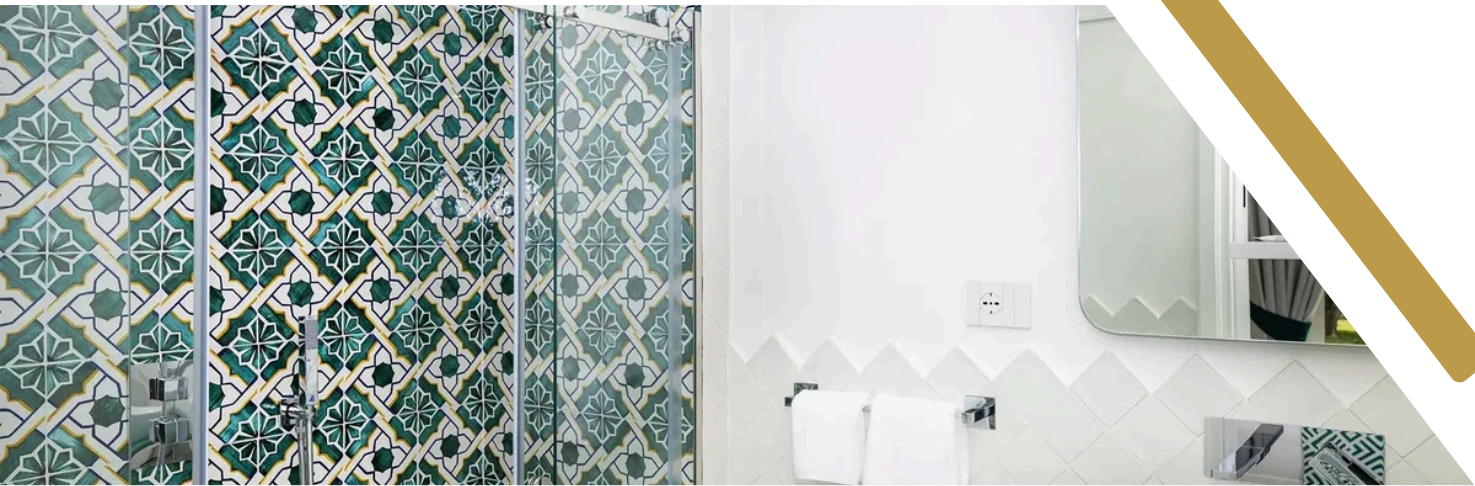

This 230-square-meter villa sits between sky and sea. Five bedrooms, each with its own bathroom and personality. The scarlet room opens to morning coffee with a view. The mustard suite features a bathtub facing the horizon. The aqua bedroom spills into gardens where lemons grow.

Double Bed
1 · 2 Guests

Double Bed
1 · 2 Guests

Double Bed
1 · 2 Guests

Amenities

Villa Francesca

Most popular facilities

 Ocean View  24/7 Concierge Services  Pool  Sauna  Gym

 Wi-Fi