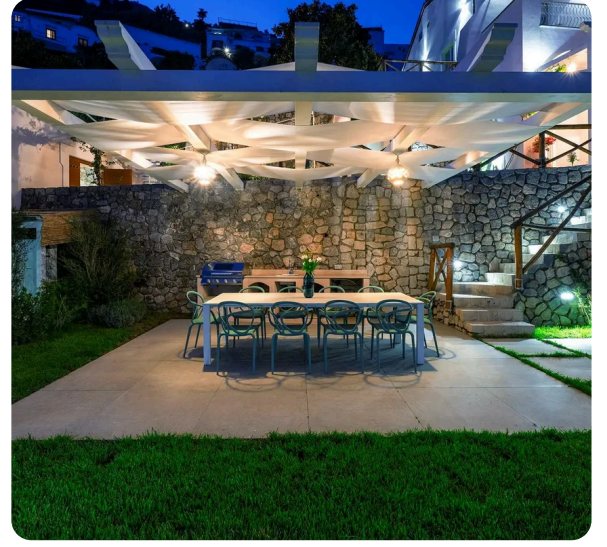

Villa Francesca

Praiano, The Amalfi Coast

Gallery

Gallery

Gallery

Gallery

Description

Wake up to the Mediterranean stretched before you. From your private terrace in Praiano, the Amalfi Coast reveals itself in layers of blue.

This 230-square-meter villa sits between sky and sea. Five bedrooms, each with its own bathroom and personality. The scarlet room opens to morning coffee with a view. The mustard suite features a bathtub facing the horizon. The aqua bedroom spills into gardens where lemons grow.

Two pools await. The outdoor pool catches sunlight among terraces carved into the hillside. When winter arrives, slip into the heated indoor pool. Your private sauna glows with ambient lighting year-round.

Mediterranean tiles tell stories throughout the home. The kitchen island becomes the heart of gatherings. Outside, a ceramic fountain marks where aperitivo hour begins. The outdoor kitchen means dinner happens under stars.