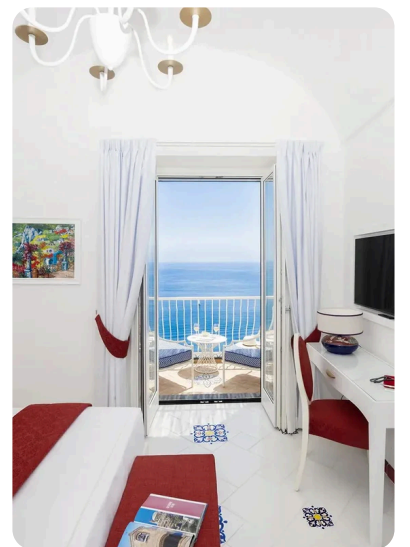

Villa Francesca

Praiano, The Amalfi Coast

Gallery

Gallery

Gallery

Gallery

Description

Wake up to the Mediterranean stretched before you. From your private terrace in Praiano, the Amalfi Coast reveals itself in layers of blue.

This 230-square-meter villa sits between sky and sea. Five bedrooms, each with its own bathroom and personality. The scarlet room opens to morning coffee with a view. The mustard suite features a bathtub facing the horizon. The aqua bedroom spills into gardens where lemons grow.

Two pools await. The outdoor pool catches sunlight among terraces carved into the hillside. When winter arrives, slip into the heated indoor pool. Your private sauna glows with ambient lighting year-round.