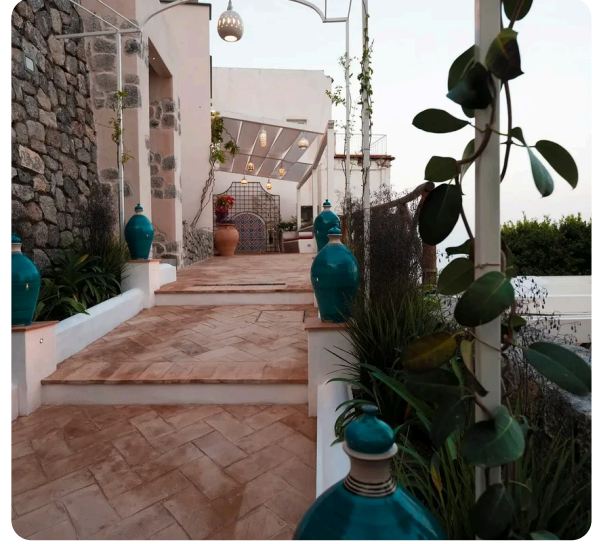

Villa Francesca

Praiano, The Amalfi Coast

Gallery

Gallery

Gallery

Gallery

Description

Wake up to the Mediterranean stretched before you. From your private terrace in Praiano, the Amalfi Coast reveals itself in layers of blue.

This 230-square-meter villa sits between sky and sea. Five bedrooms, each with its own bathroom and personality. The scarlet room opens to morning coffee with a view. The mustard suite features a bathtub facing the horizon. The aqua bedroom spills into gardens where lemons grow.

Two pools await. The outdoor pool catches sunlight among terraces carved into the hillside. When winter arrives, slip into the heated indoor pool. Your private sauna glows with ambient lighting year-round.