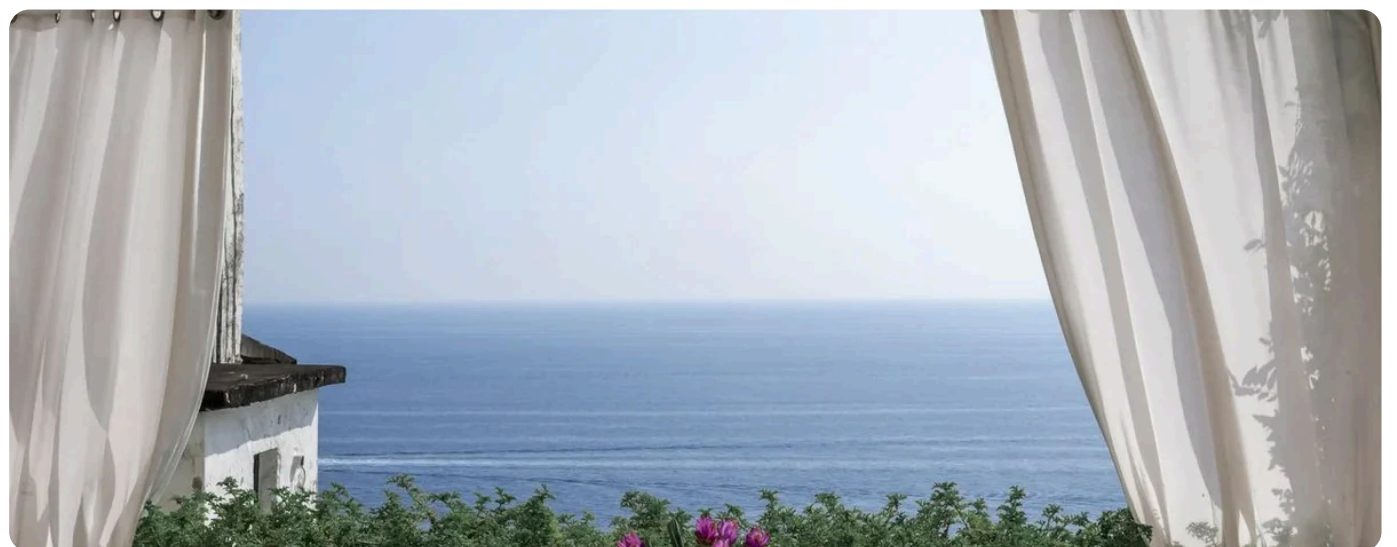

Villa Francesca

Praiano, The Amalfi Coast

Gallery

Gallery

Gallery

Gallery

Description

Wake up to the Mediterranean stretched before you. From your private terrace in Praiano, the Amalfi Coast reveals itself in layers of blue.

This 230-square-meter villa sits between sky and sea. Five bedrooms, each with its own bathroom and personality. The scarlet room opens to morning coffee with a view. The mustard suite features a bathtub facing the horizon. The aqua bedroom spills into gardens where lemons grow.

Two pools await. The outdoor pool catches sunlight among terraces carved into the hillside. When winter arrives, slip into the heated indoor pool. Your private sauna glows with ambient lighting year-round.