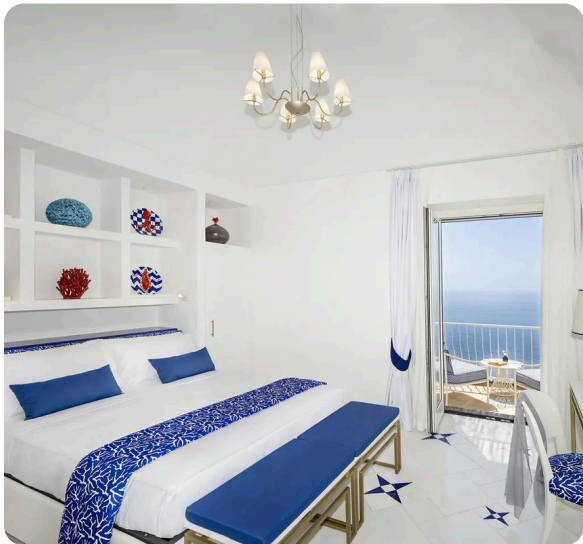

Villa Francesca

Praiano, The Amalfi Coast

Gallery

Gallery

Gallery

Gallery

Description

Wake up to the Mediterranean stretched before you. From your private terrace in Praiano, the Amalfi Coast reveals itself in layers of blue.

This 230-square-meter villa sits between sky and sea. Five bedrooms, each with its own bathroom and personality. The scarlet room opens to morning coffee with a view. The mustard suite features a bathtub facing the horizon. The aqua bedroom spills into gardens where lemons grow.

Two pools await. The outdoor pool catches sunlight among terraces carved into the hillside. When winter arrives, slip into the heated indoor pool. Your private sauna glows with ambient lighting year-round.