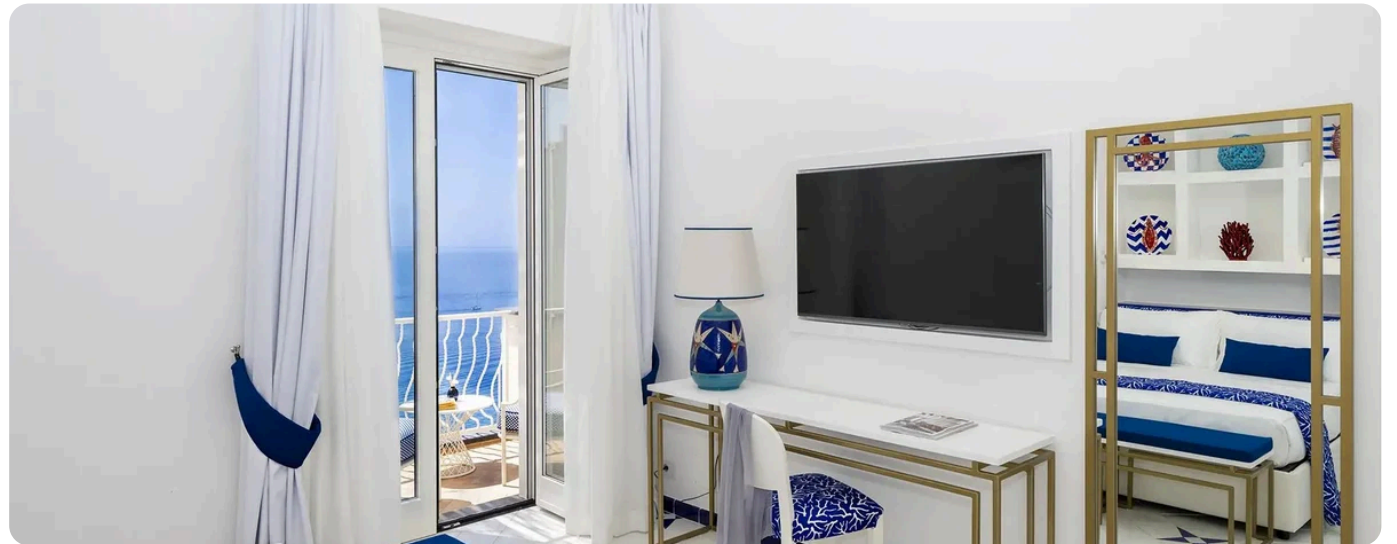

Villa Francesca

Praiano, The Amalfi Coast

Gallery

Gallery

Gallery

Gallery

Description

Wake up to the Mediterranean stretched before you. From your private terrace in Praiano, the Amalfi Coast reveals itself in layers of blue.

This 230-square-meter villa sits between sky and sea. Five bedrooms, each with its own bathroom and personality. The scarlet room opens to morning coffee with a view. The mustard suite features a bathtub facing the horizon. The aqua bedroom spills into gardens where lemons grow.

Two pools await. The outdoor pool catches sunlight among terraces carved into the hillside. When winter arrives, slip into the heated indoor pool. Your private sauna glows with ambient lighting year-round.