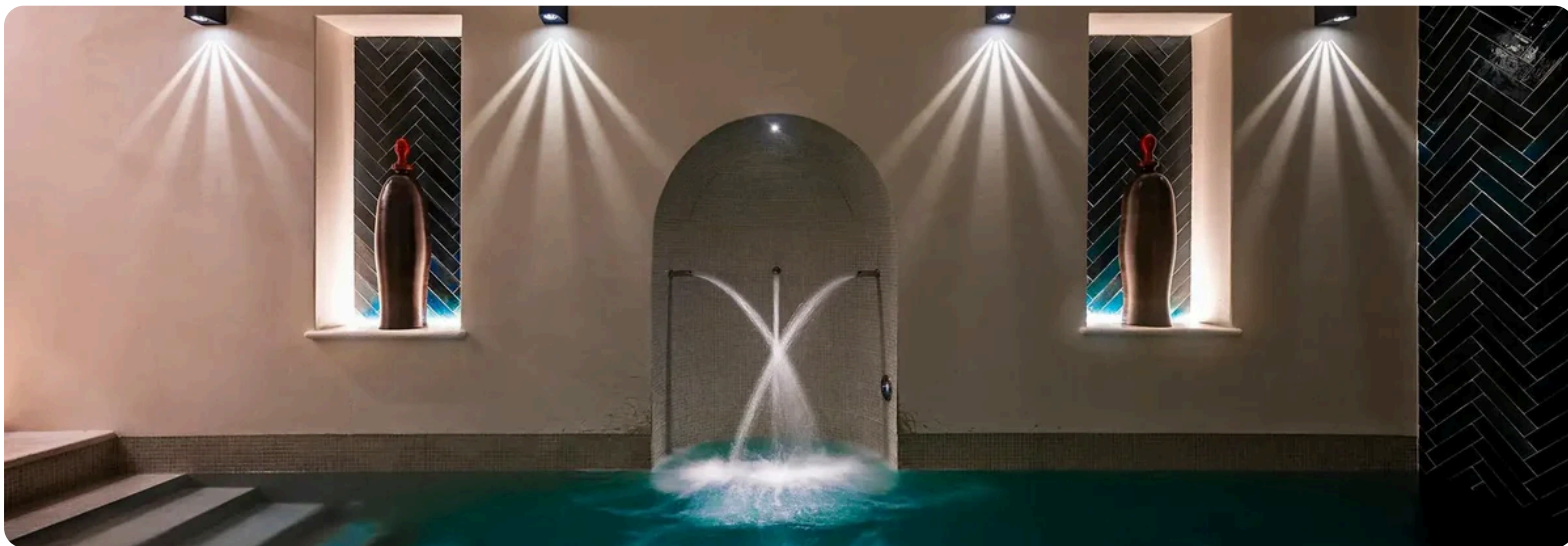

Villa Francesca

Praiano, The Amalfi Coast

Gallery

Gallery

Gallery

Gallery

Description

Wake up to the Mediterranean stretched before you. From your private terrace in Praiano, the Amalfi Coast reveals itself in layers of blue.

This 230-square-meter villa sits between sky and sea. Five bedrooms, each with its own bathroom and personality. The scarlet room opens to morning coffee with a view. The mustard suite features a bathtub facing the horizon. The aqua bedroom spills into gardens where lemons grow.

Two pools await. The outdoor pool catches sunlight among terraces carved into the hillside. When winter arrives, slip into the heated indoor pool. Your private sauna glows with ambient lighting year-round.

Double Bed
1 · 2 Guests

Double Bed
1 · 2 Guests

Double Bed
1 · 2 Guests

Amenities

Villa Francesca

Most popular facilities

 Ocean View  24/7 Concierge Services  Pool  Sauna  Gym

 Wi-Fi