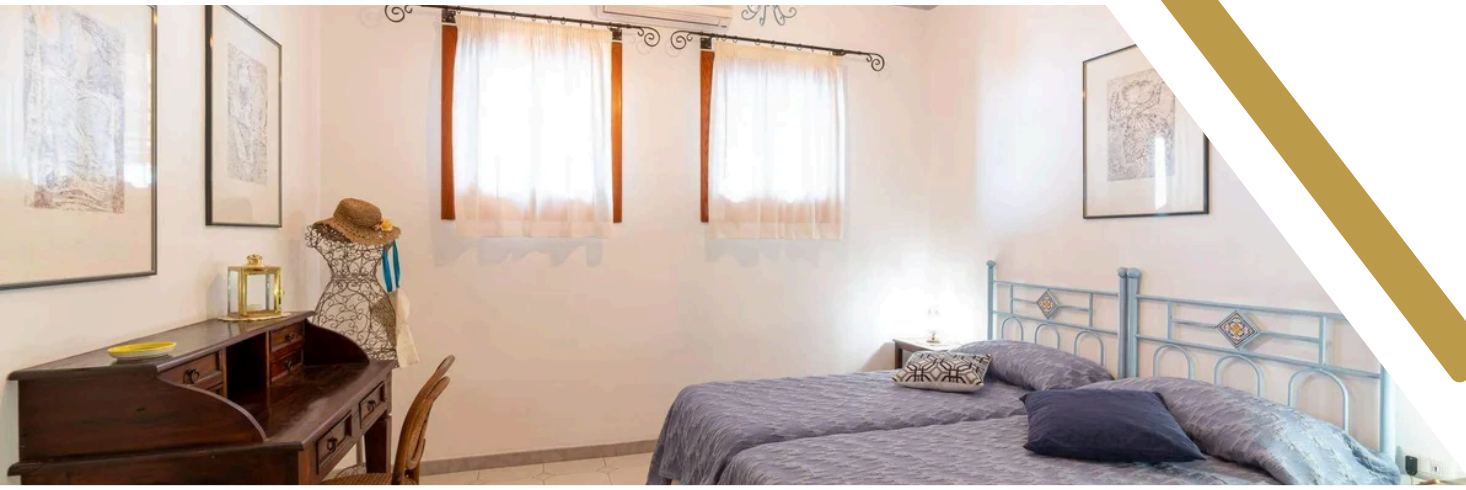

Description

Perched above Arienzo beach with sweeping views of the Li Galli islands, Villa Daniela offers three independent apartments that sleep 14 guests across six bedrooms. Just five meters from the beach stairs and a 10-minute stroll to Positano's heart.

Each apartment tells its own story. The penthouse wraps you in panoramic views from its private terrace, complete with barbecue and dining for leisurely Italian feasts. The two-level residence spans over 100 square meters, featuring a grand fireplace, piano, and terrace where 12 can dine watching the sun dip behind the coastline. The third apartment frames those mythical Li Galli islands, where sirens once sang to Ulysses.

Wake to Mediterranean blues from memory foam beds. Prepare morning espresso in kitchens dressed in hand-painted Vietri tiles. Cool off in the shared pool while boats dot the horizon below. One bathroom features a tub carved directly into the rock, a detail that captures the coast's raw beauty.