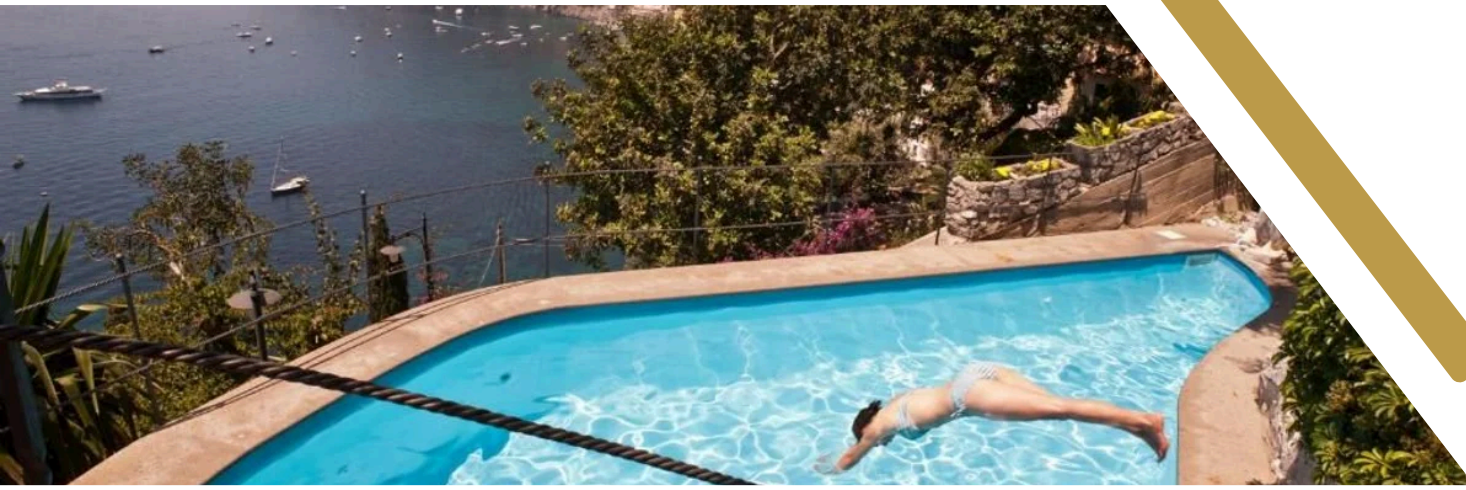

Amenities

Villa Daniela

Most popular facilities

Ocean View 24/7 Concierge Services Pool

Wi-Fi

Housekeeper

Air Conditioning

Waiter

Private Cooking

Gardener

Yacht Charter

Villa Daniela Location

Location:

Positano, The Amalfi Coast

Nearby Attractions:

Via dei Mulini, Spiaggia di Positano Marina Grande