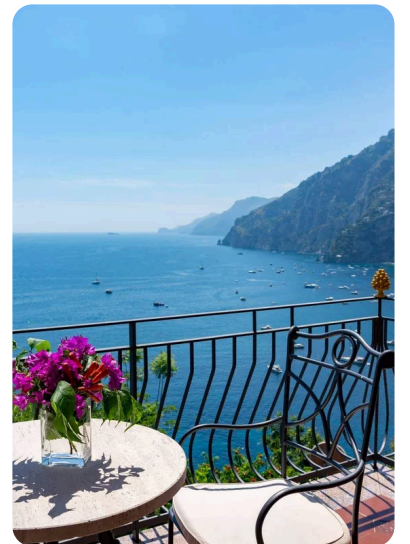

Villa Daniela

Positano, The Amalfi Coast

Gallery

Gallery

Gallery

Gallery

Gallery

Gallery

Description

Perched above Arienzo beach with sweeping views of the Li Galli islands, Villa Daniela offers three independent apartments that sleep 14 guests across six bedrooms. Just five meters from the beach stairs and a 10-minute stroll to Positano's heart.

Each apartment tells its own story. The penthouse wraps you in panoramic views from its private terrace, complete with barbecue and dining for leisurely Italian feasts. The two-level residence spans over 100 square meters, featuring a grand fireplace, piano, and terrace where 12 can dine watching the sun dip behind the coastline. The third apartment frames those mythical Li Galli islands, where sirens once sang to Ulysses.