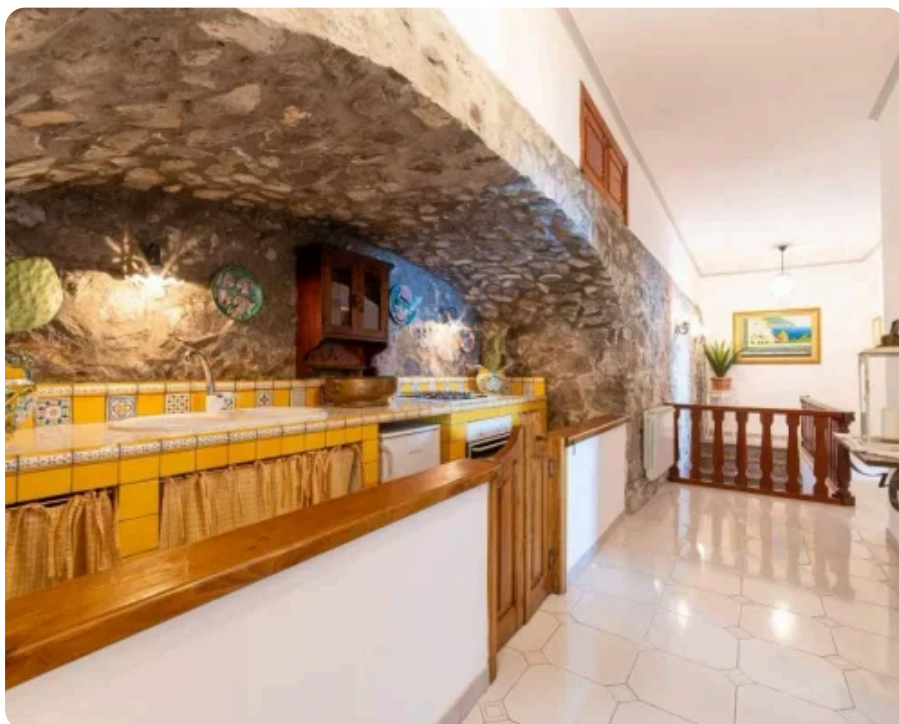

Bedrooms (6)

Double Bed
1 · 2 Guests

Double Bed
1 · 2 Guests

Double Bed
1 · 2 Guests

Double Bed & Single
2 · 3 Guests

Double Bed
1 · 2 Guests

Double Bed & Single
2 · 3 Guests