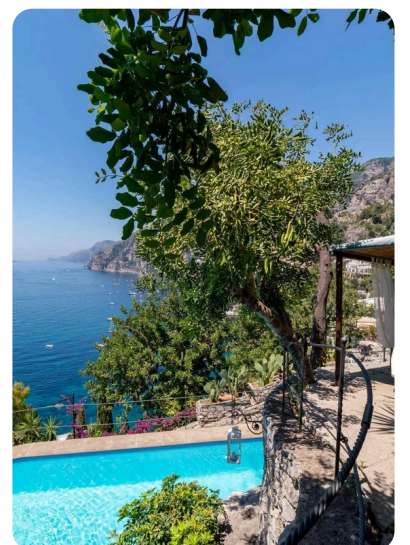

Villa Daniela

Positano, The Amalfi Coast

Gallery

Gallery

Gallery

Gallery

Gallery

Gallery

Description

Perched above Arienzo beach with sweeping views of the Li Galli islands, Villa Daniela offers three independent apartments that sleep 14 guests across six bedrooms. Just five meters from the beach stairs and a 10-minute stroll to Positano's heart.

Each apartment tells its own story. The penthouse wraps you in panoramic views from its private terrace, complete with barbecue and dining for leisurely Italian feasts. The two-level residence spans over 100 square meters, featuring a grand fireplace, piano, and terrace where 12 can dine watching the sun dip behind the coastline. The third apartment frames those mythical Li Galli islands, where sirens once sang to Ulysses.

Wake to Mediterranean blues from memory foam beds. Prepare morning espresso in kitchens dressed in hand-painted Vietri tiles. Cool off in the shared pool while boats dot the horizon below. One bathroom features a tub carved directly into the rock, a detail that captures the coast's raw beauty.