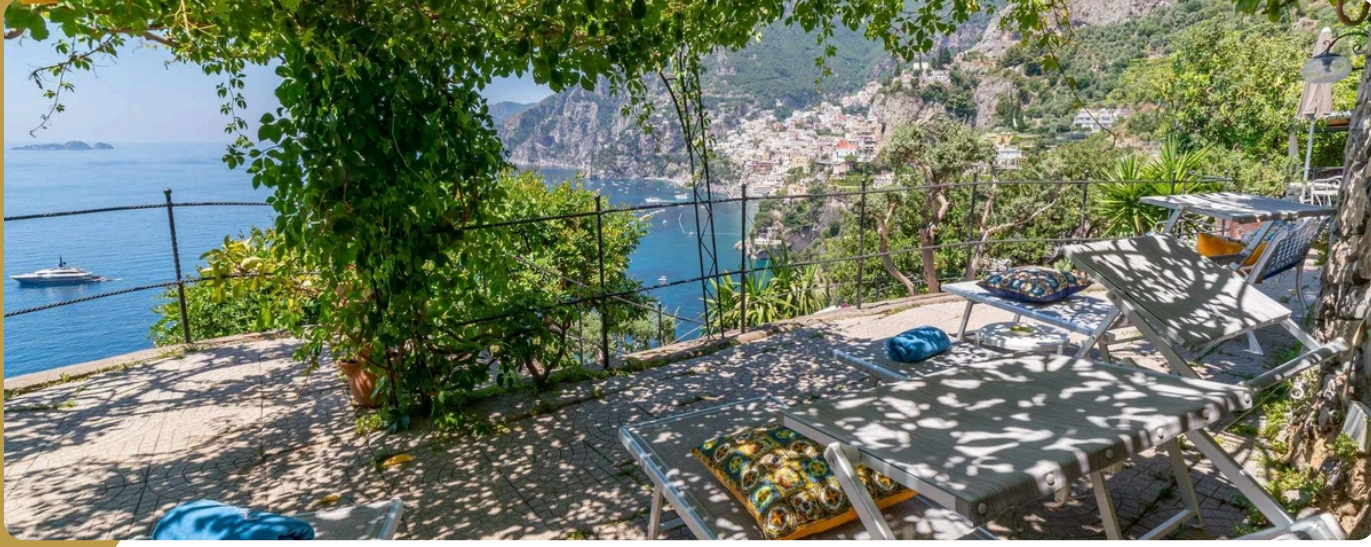

Villa Daniela

Positano, The Amalfi Coast

Gallery

Gallery

Gallery

Gallery

Gallery

Gallery

Description

Perched above Arienzo beach with sweeping views of the Li Galli islands, Villa Daniela offers three independent apartments that sleep 14 guests across six bedrooms. Just five meters from the beach stairs and a 10-minute stroll to Positano's heart.

Each apartment tells its own story. The penthouse wraps you in panoramic views from its private terrace, complete with barbecue and dining for leisurely Italian feasts. The two-level residence spans over 100 square meters, featuring a grand fireplace, piano, and terrace where 12 can dine watching the sun dip behind the coastline. The third apartment frames those mythical Li Galli islands, where sirens once sang to Ulysses.

Wake to Mediterranean blues from memory foam beds. Prepare morning espresso in kitchens dressed in hand-painted Vietri tiles. Cool off in the shared pool while boats dot the horizon below. One bathroom features a tub carved directly into the rock, a detail that captures the coast's raw beauty.