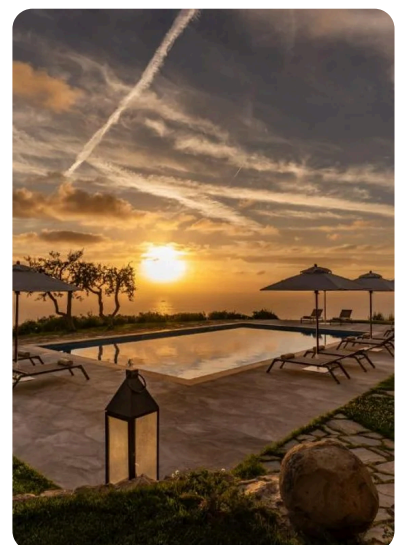

Villa Casala

The Amalfi Coast, Italy

Gallery

Gallery

Gallery

Gallery

Gallery

Gallery

Gallery

Description

Villa Casala Bedrooms 9 Bathrooms 9 Guests 18 Location: Massalubrense
Villa Casala is a refined countryside retreat that combines Mediterranean elegance, contemporary comfort, and complete privacy. Surrounded by an exceptional natural setting, the estate consists of a main villa and four independent annexes, offering a total of nine beautifully appointed bedrooms. Designed to ensure both privacy and relaxation, it is an ideal choice for family gatherings, group vacations, or exclusive stays with friends. Encircled by lush gardens, panoramic terraces, and a stunning private swimming pool, Villa Casala provides a harmonious environment where every detail enhances comfort and conviviality. Daily housekeeping service, included from Monday to Saturday, ensures consistently high standards throughout your stay.

Staff (1)

Housekeeper

Amenities

Villa Casala

Most popular facilities

 Ocean View

Villa Casala Location

Location: