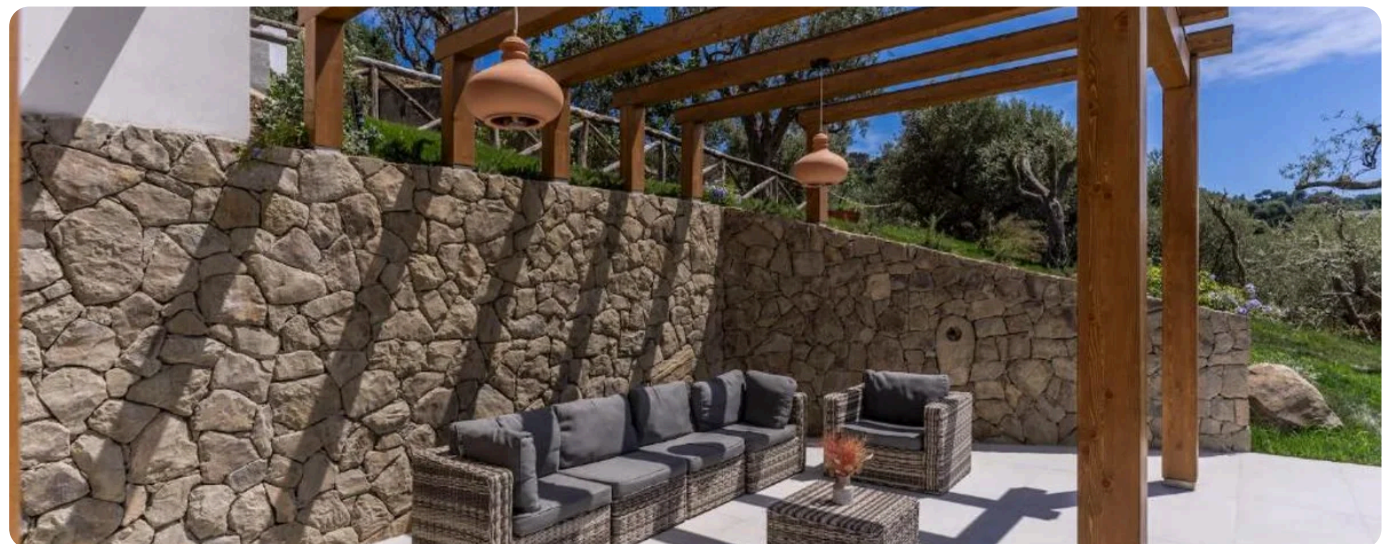

Villa Casala

The Amalfi Coast, Italy

Gallery

Gallery

Gallery

Gallery

Gallery

Gallery

Gallery

Description

Villa Casala Bedrooms 9 Bathrooms 9 Guests 18 Location: Massalubrense
Villa Casala is a refined countryside retreat that combines Mediterranean elegance, contemporary comfort, and complete privacy. Surrounded by an exceptional natural setting, the estate consists of a main villa and four independent annexes, offering a total of nine beautifully appointed bedrooms. Designed to ensure both privacy and relaxation, it is an ideal choice for family gatherings, group vacations, or exclusive stays with friends. Encircled by lush gardens, panoramic terraces, and a stunning private swimming pool, Villa Casala provides a harmonious environment where every detail enhances comfort and conviviality. Daily housekeeping service, included from Monday to Saturday, ensures consistently high standards throughout your stay.

Staff (1)

Housekeeper

Amenities

Villa Casala

Most popular facilities

 Ocean View

Villa Casala Location

Location: