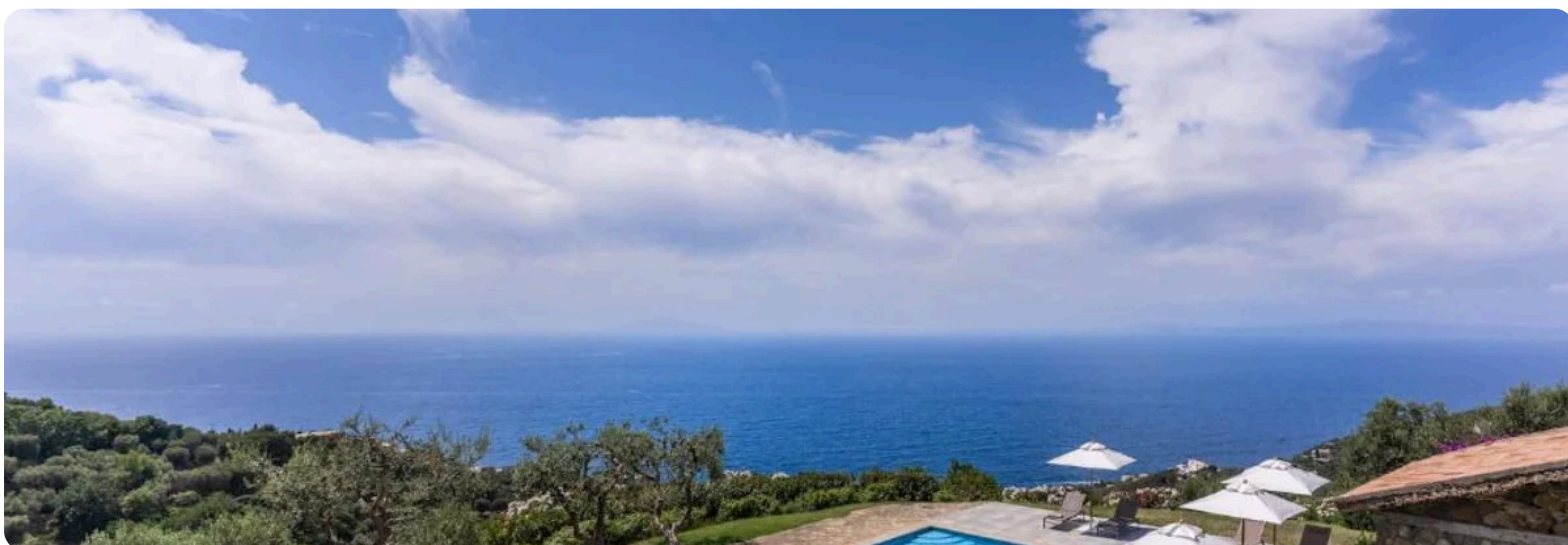

Villa Casala

The Amalfi Coast, Italy

Gallery

Gallery

Gallery

Gallery

Gallery

Gallery

Gallery

Description

Villa Casala Bedrooms 9 Bathrooms 9 Guests 18 Location: Massalubrense
Villa Casala is a refined countryside retreat that combines Mediterranean elegance, contemporary comfort, and complete privacy. Surrounded by an exceptional natural setting, the estate consists of a main villa and four independent annexes, offering a total of nine beautifully appointed bedrooms. Designed to ensure both privacy and relaxation, it is an ideal choice for family gatherings, group vacations, or exclusive stays with friends. Encircled by lush gardens, panoramic terraces, and a stunning private swimming pool, Villa Casala provides a harmonious environment where every detail enhances comfort and conviviality. Daily housekeeping service, included from Monday to Saturday, ensures consistently high standards throughout your stay.

Staff (1)

Housekeeper

Amenities

Villa Casala

Most popular facilities

 Ocean View

Villa Casala Location

Location:

The Amalfi Coast, Italy

Nearby Attractions:

Located in the beautiful The Amalfi Coast, Italy area, surrounded by stunning beaches and local attractions.