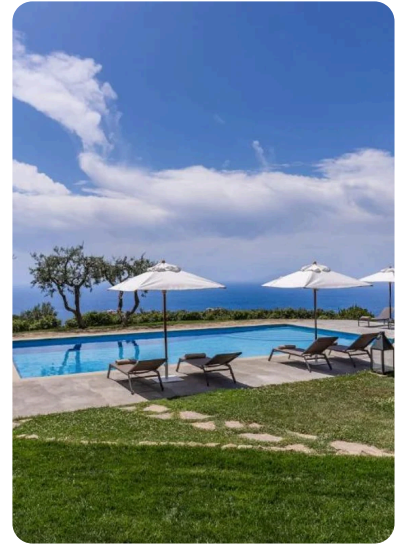

Villa Casala

The Amalfi Coast, Italy

Gallery

Gallery

Gallery

Gallery

Gallery

Gallery

Gallery

Description

Villa Casala Bedrooms 9 Bathrooms 9 Guests 18 Location: Massalubrense
Villa Casala is a refined countryside retreat that combines Mediterranean elegance, contemporary comfort, and complete privacy. Surrounded by an exceptional natural setting, the estate consists of a main villa and four independent annexes, offering a total of nine beautifully appointed bedrooms. Designed to ensure both privacy and relaxation, it is an ideal choice for family gatherings, group vacations, or exclusive stays with friends. Encircled by lush gardens, panoramic terraces, and a stunning private swimming pool, Villa Casala provides a harmonious environment where every detail enhances comfort and conviviality. Daily housekeeping service, included from Monday to Saturday, ensures consistently high standards throughout your stay.

Staff (1)

Housekeeper

Amenities

Villa Casala

Most popular facilities

 Ocean View

Villa Casala Location

Location: