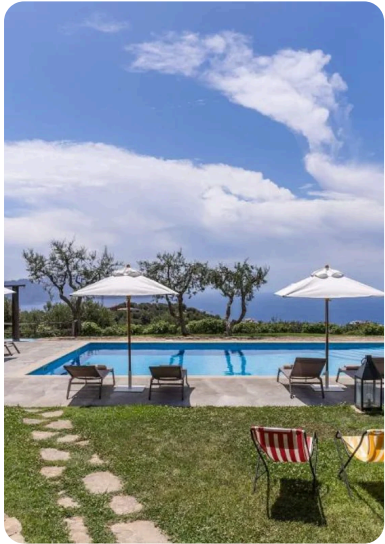

Villa Casala

The Amalfi Coast, Italy

Gallery

Gallery

Gallery

Gallery

Gallery

Gallery

Gallery

Description

Villa Casala Bedrooms 9 Bathrooms 9 Guests 18 Location: Massalubrense
Villa Casala is a refined countryside retreat that combines Mediterranean elegance, contemporary comfort, and complete privacy. Surrounded by an exceptional natural setting, the estate consists of a main villa and four independent annexes, offering a total of nine beautifully appointed bedrooms. Designed to ensure both privacy and relaxation, it is an ideal choice for family gatherings, group vacations, or exclusive stays with friends. Encircled by lush gardens, panoramic terraces, and a stunning private swimming pool, Villa Casala provides a harmonious environment where every detail enhances comfort and conviviality. Daily housekeeping service, included from Monday to Saturday, ensures consistently high standards throughout your stay.

Staff (1)

Housekeeper

Amenities

Villa Casala

Most popular facilities

 Ocean View

Villa Casala Location

Location: