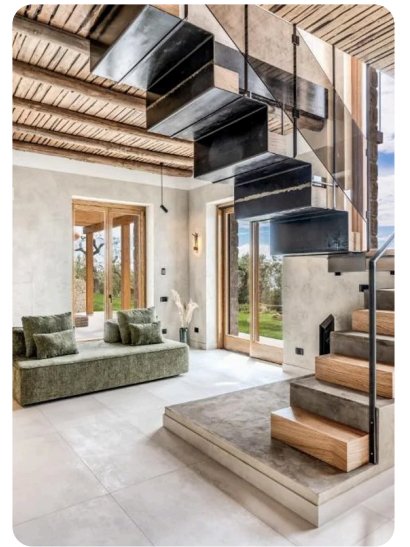

Villa Casala

The Amalfi Coast, Italy

Gallery

Gallery

Gallery

Gallery

Gallery

Gallery

Gallery

Description

Villa Casala Bedrooms 9 Bathrooms 9 Guests 18 Location: Massalubrense
Villa Casala is a refined countryside retreat that combines Mediterranean elegance, contemporary comfort, and complete privacy. Surrounded by an exceptional natural setting, the estate consists of a main villa and four independent annexes, offering a total of nine beautifully appointed bedrooms. Designed to ensure both privacy and relaxation, it is an ideal choice for family gatherings, group vacations, or exclusive stays with friends. Encircled by lush gardens, panoramic terraces, and a stunning private swimming pool, Villa Casala provides a harmonious environment where every detail enhances comfort and conviviality. Daily housekeeping service, included from Monday to Saturday, ensures consistently high standards throughout your stay.